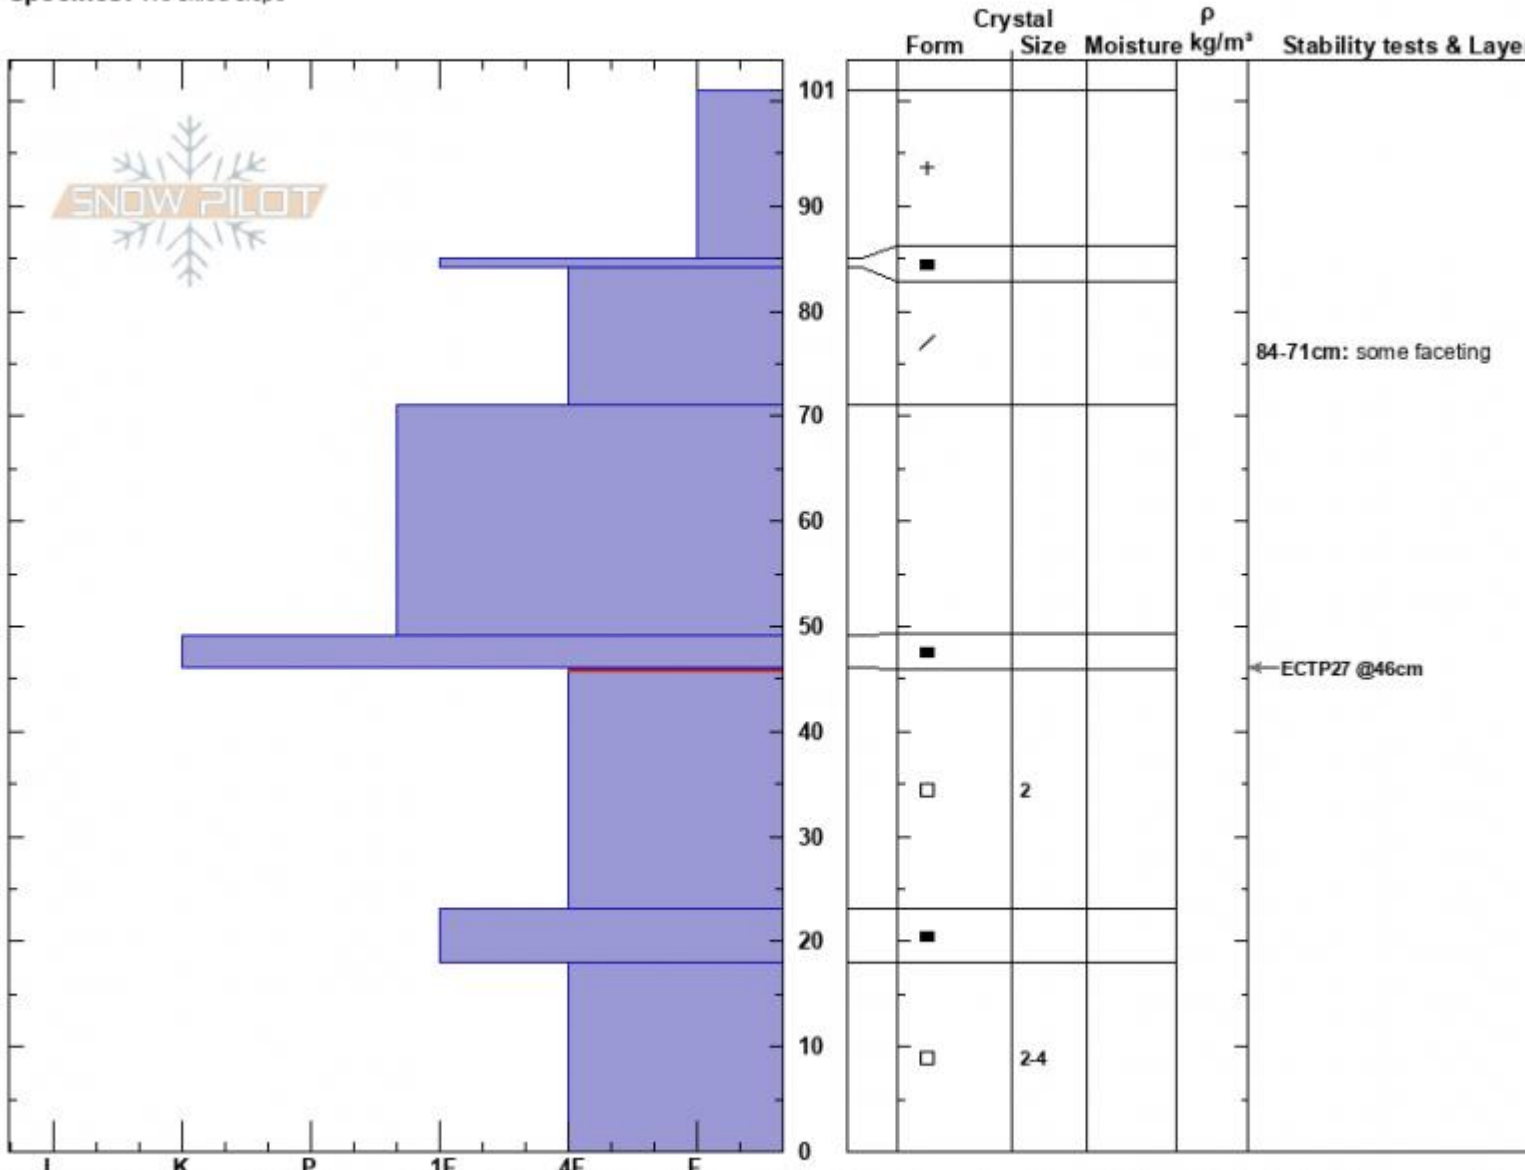

Divide Pk SE facing
 Gallatin Range-N
 MT
 Elevation: 9626 ft
 Aspect: 141°
 Specifics: We skied slope

Mark Staples
 12/27/2024 - 1:05pm
 Co-ord: 45.40249N, -110.97051W
 Slope Angle: 28°
 Wind Loading: no

Stability: Good
 Air Temperature:
 Sky Cover:
 Precipitation:
 Wind:

HS:101 **Layer Notes:**
 84-71cm: some faceting
 46-23cm: Problematic layer

Notes: We found percolation columns of ice inside the faceted layer between 46 and 23 cm from water. They probably make the faceted layer more resistant to sliding, but we don't know how widespread they are. We didn't have time to look in other places.

Divide Peak 9600ft SE facing profile 27 Dec 2024

Advisory Region
 Northern Gallatin
 Longitude
 -110.98W

Latitude

45.40N

Northern Gallatin, 2024-12-27