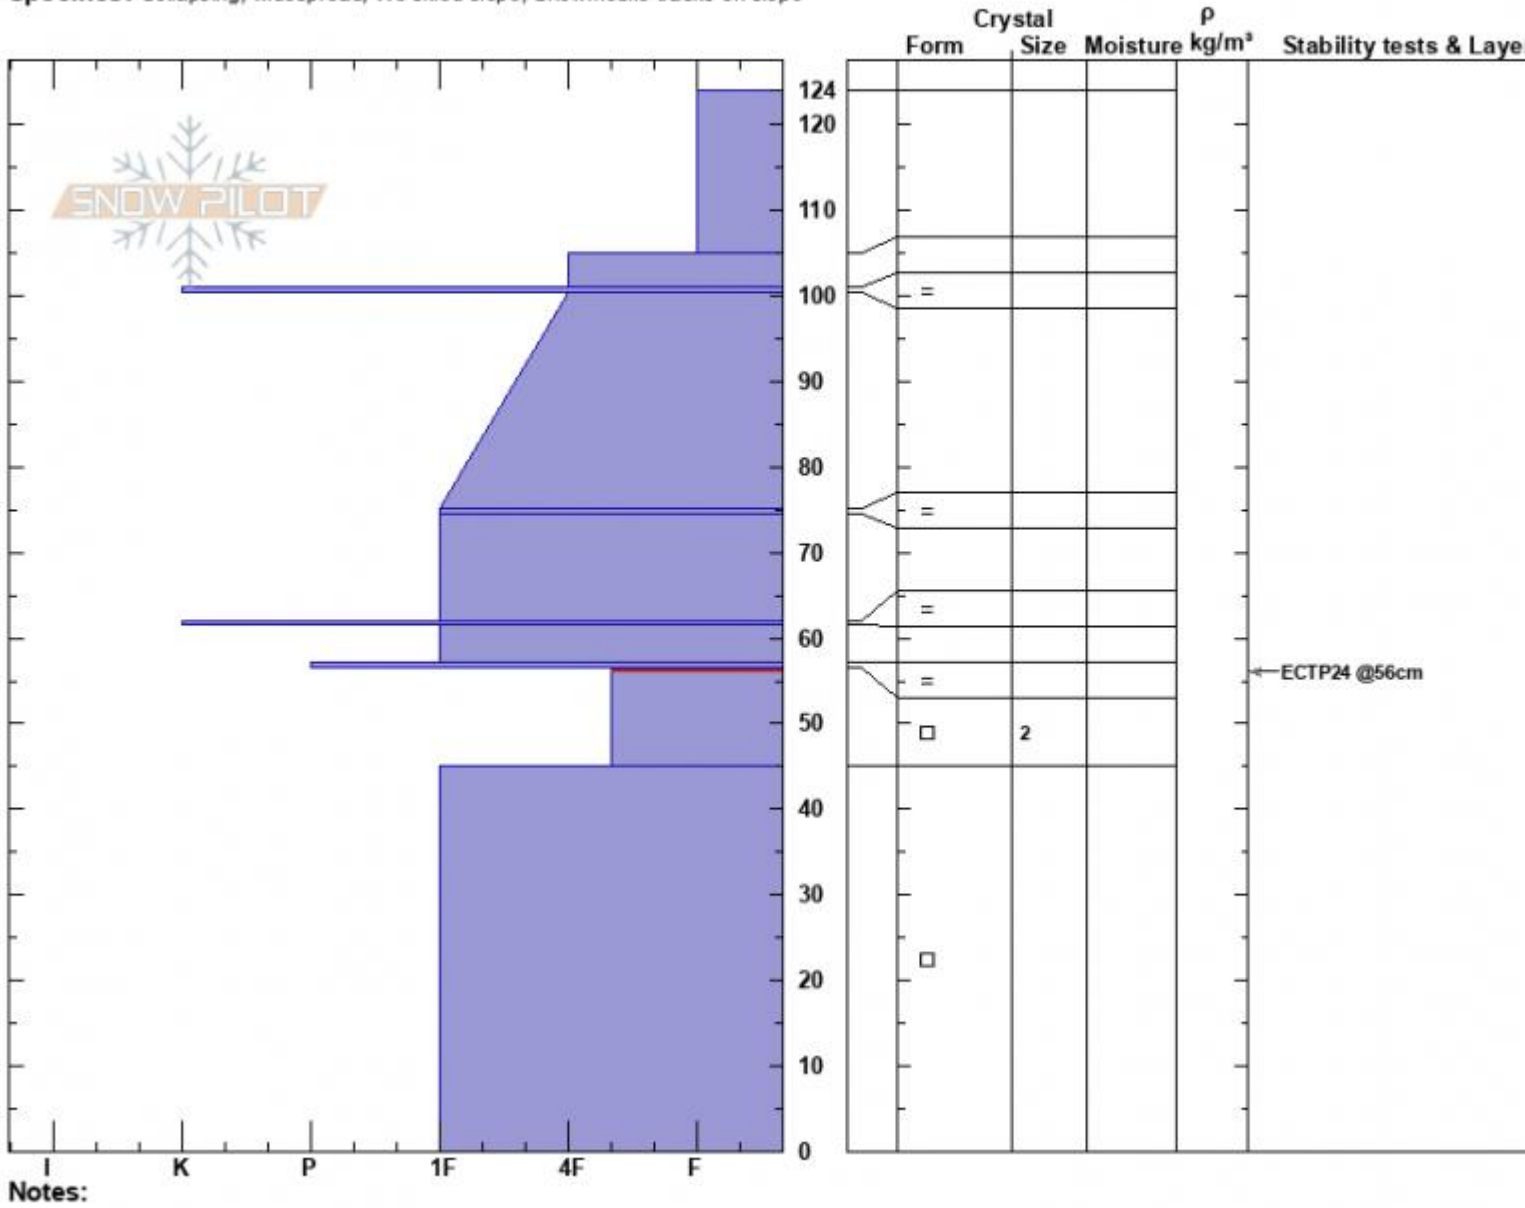

Sawtell Switchback E
 Centennial Range
 ID
 Elevation: 9000 ft
 Aspect: 90°
 Specifics: Collapsing, widespread; We skied slope; Snowmobile tracks on slope

Ian Hoyer
 12/31/2024 - 11:30am
 Co-ord: 44.55302N, -111.44415W
 Slope Angle: 27°
 Wind Loading: previous

Stability: Poor
 Air Temperature:
 Sky Cover: BKN
 Precipitation: NO
 Wind: Calm

HS:124 Layer Notes:
 PF:50 56.5-45cm: Problematic layer
 PS: 20

Sawtelle Peak E-facing Profile at 9000 ft - 31 Dec 2024

Advisory Region
 Island Park
 Longitude
 -111.44W
 Latitude
 44.56N