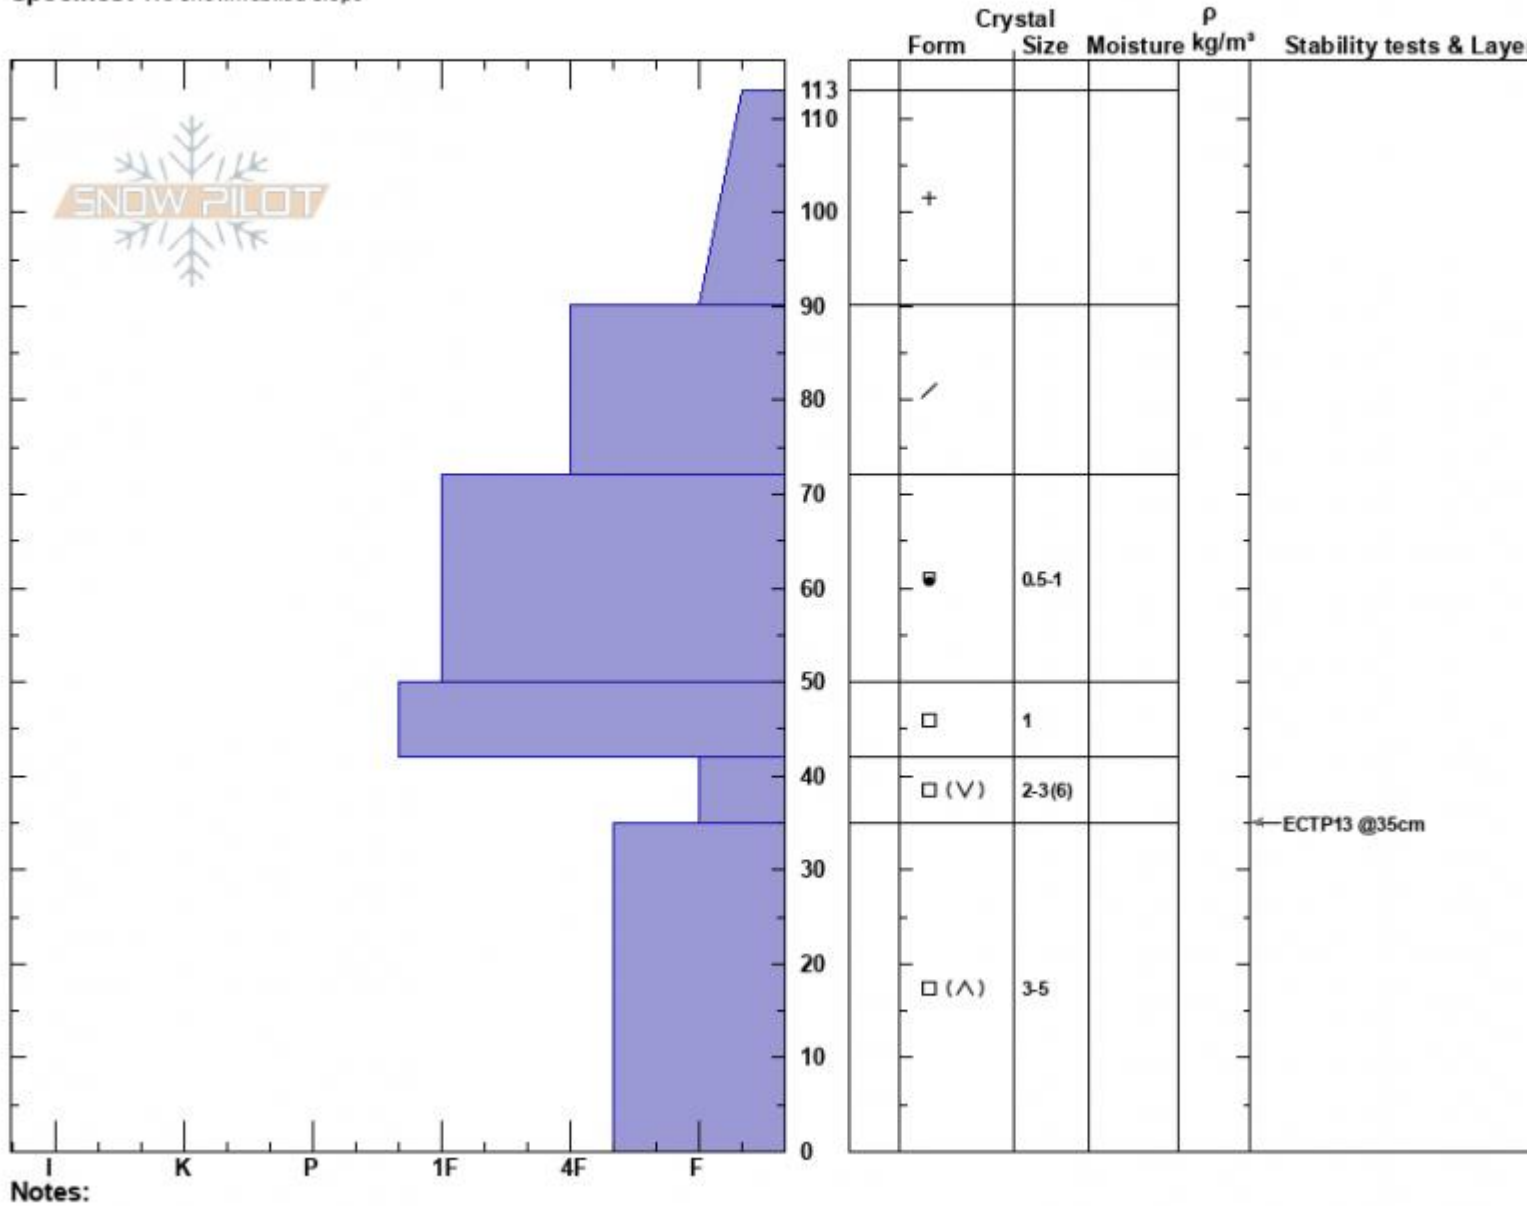

Lower Lionhead Meadow Dave Zinn  
 Lionhead Range 01/02/2025 - 2:00pm  
 MT Co-ord: 44.71283N, -111.29684W  
 Elevation: 7950 ft Slope Angle: 23°  
 Aspect: 125° Wind Loading: no  
 Specifics: We snowmobiled slope

Stability: Poor  
 Air Temperature:  
 Sky Cover: OVC  
 Precipitation: S-1  
 Wind: Calm

HS:113 Layer Notes:  
 PF:60 42-35cm:Problematic layer

Notes:  
 Advisory Region  
 Lionhead Range  
 Longitude  
 -111.32W  
 Latitude  
 44.73N  
 Lionhead Range, 2025-01-03