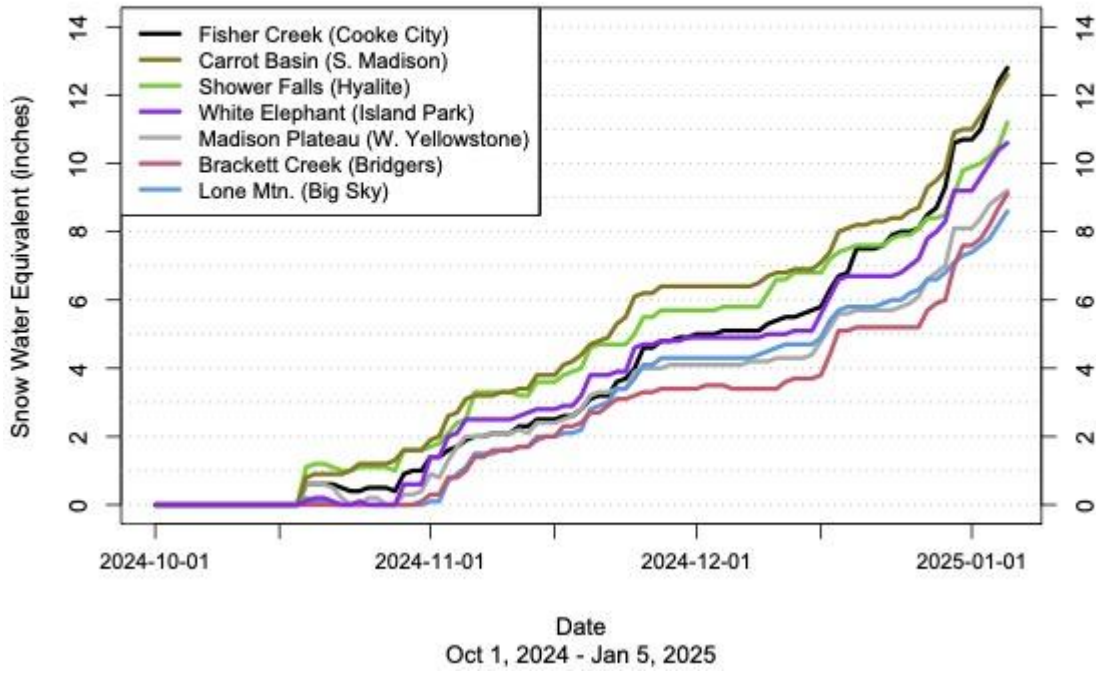

Snow Water Equivalent at SNOTEL sites in GNFAC area

No Region, 2025-01-06