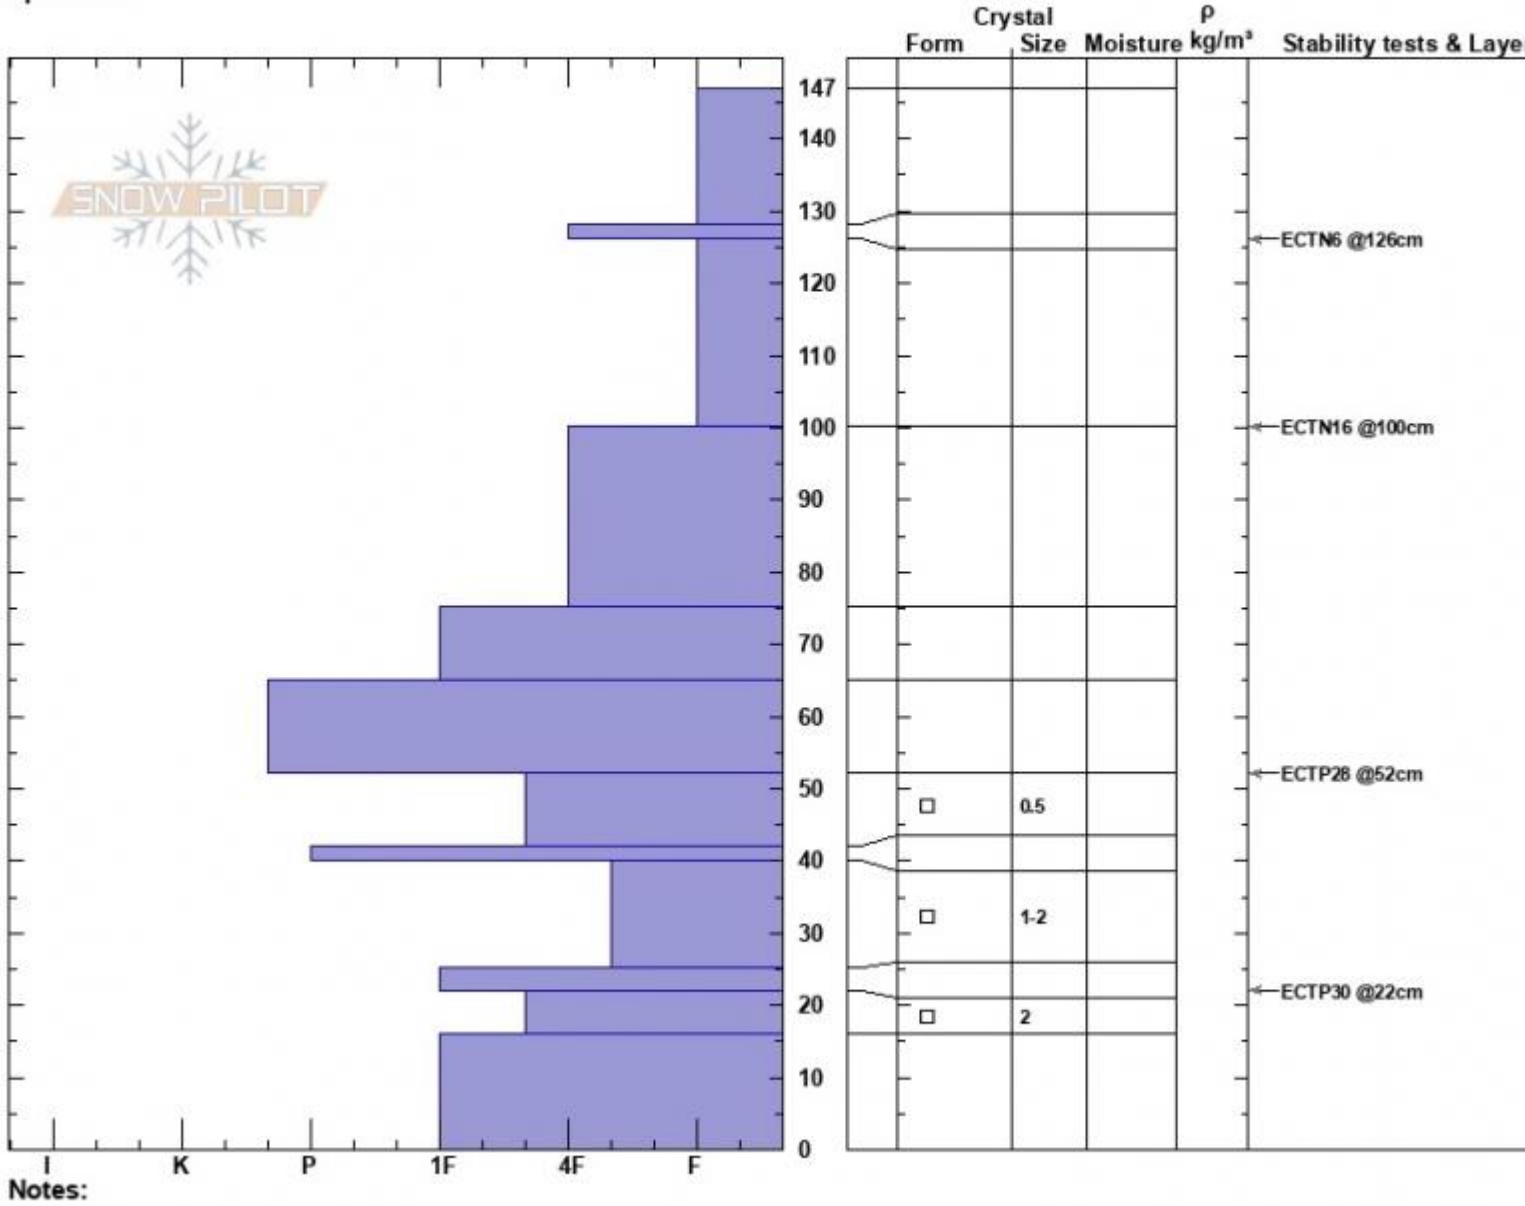

Blackmore E Bowl
 Gallatin Range-N
 MT
 Elevation: 9185 ft
 Aspect: 62°
 Specifics:

Haylee Darby
 01/09/2025 - 1:45pm
 Co-ord: 45.44251N, -110.99634W
 Slope Angle: 32°
 Wind Loading:

Stability:
 Air Temperature: -2°C
 Sky Cover: CLR
 Precipitation: NO
 Wind: W Calm

HS:147 Layer Notes:

Snowpit profile from Mt Blackmore, NE facing, 9185', HS almost 5 ft

Advisory Region
 Northern Gallatin
 Longitude
 -111.00W

Latitude

45.44N

Northern Gallatin, 2025-01-09