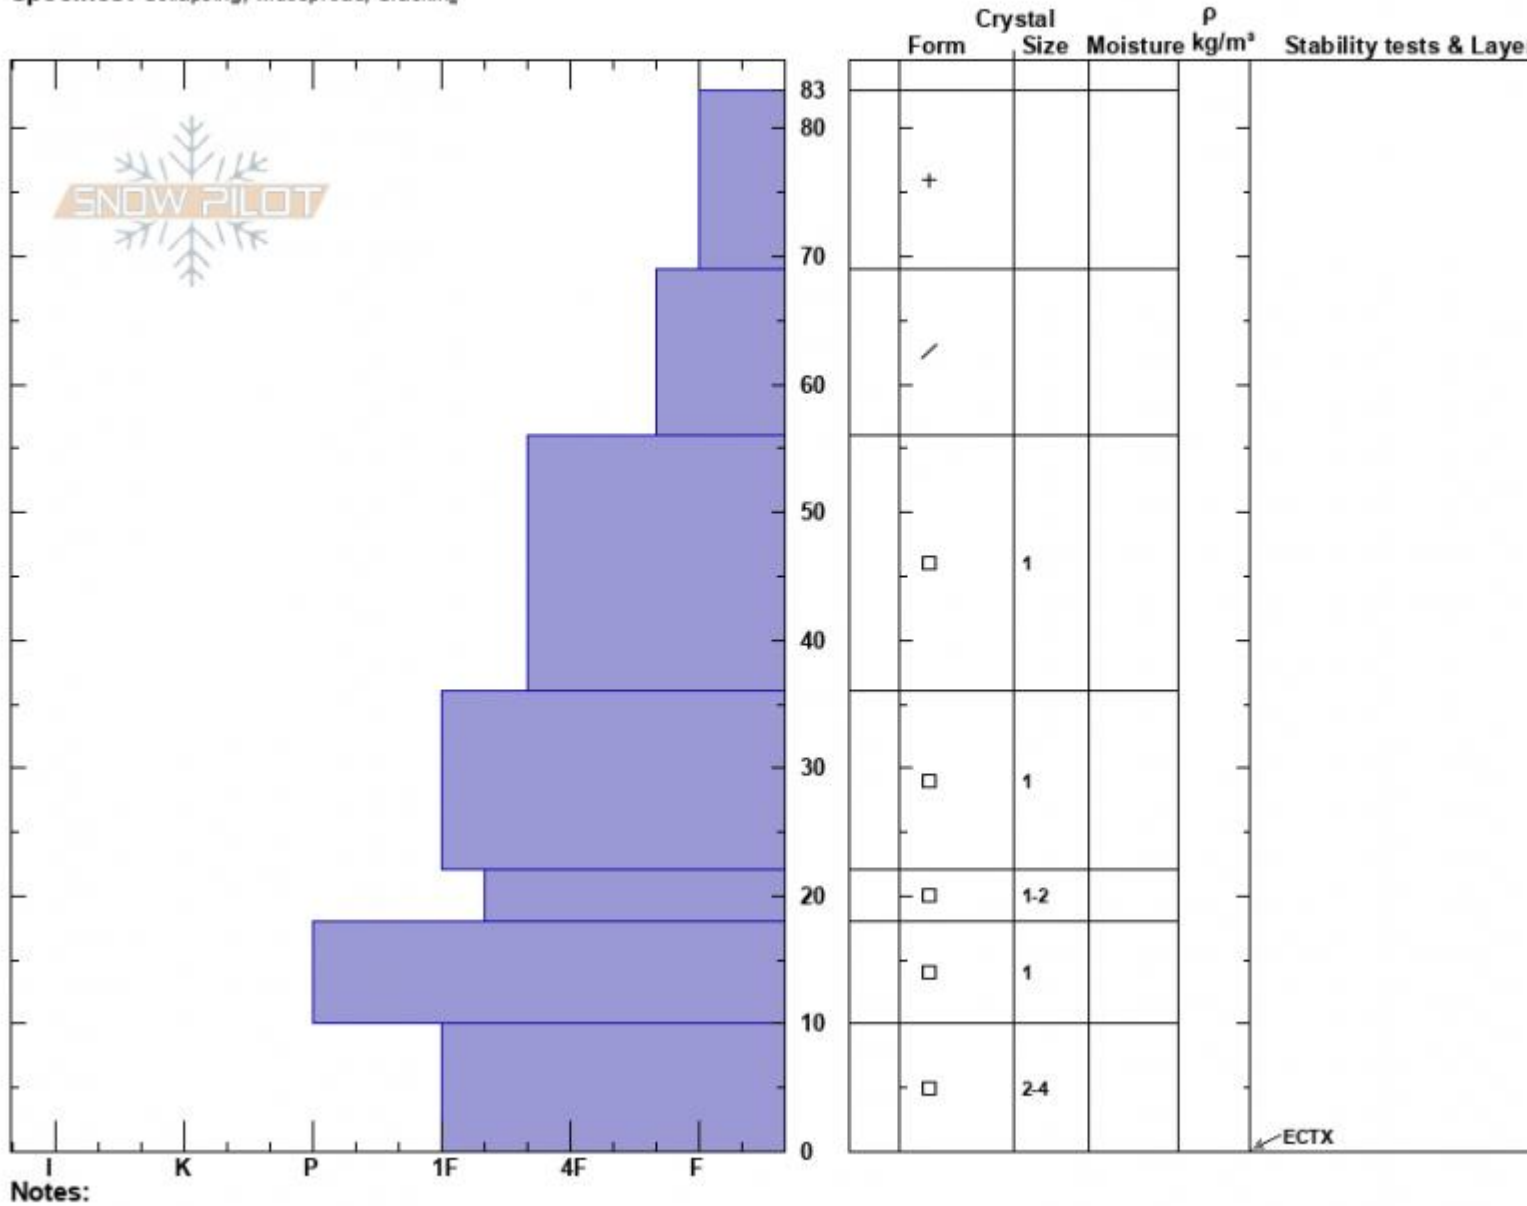

Bacon Rind South
Madison Range-S
MT

Elevation: 8665 ft

Aspect: 144°

Specifics: Collapsing, widespread, Cracking

Haylee Darby

01/13/2025 - 12:00pm

Co-ord: 44.96908N, -111.09440W

Slope Angle: 18°

Wind Loading: no

Stability:

Air Temperature: -11°C

Sky Cover: OVC

Precipitation: S-1

Wind: W Calm

HS:83

PF:83

Layer Notes:

Advisory Region
Southern Madison

Longitude

-111.10W

Latitude

44.96N

Southern Madison, 2025-01-13