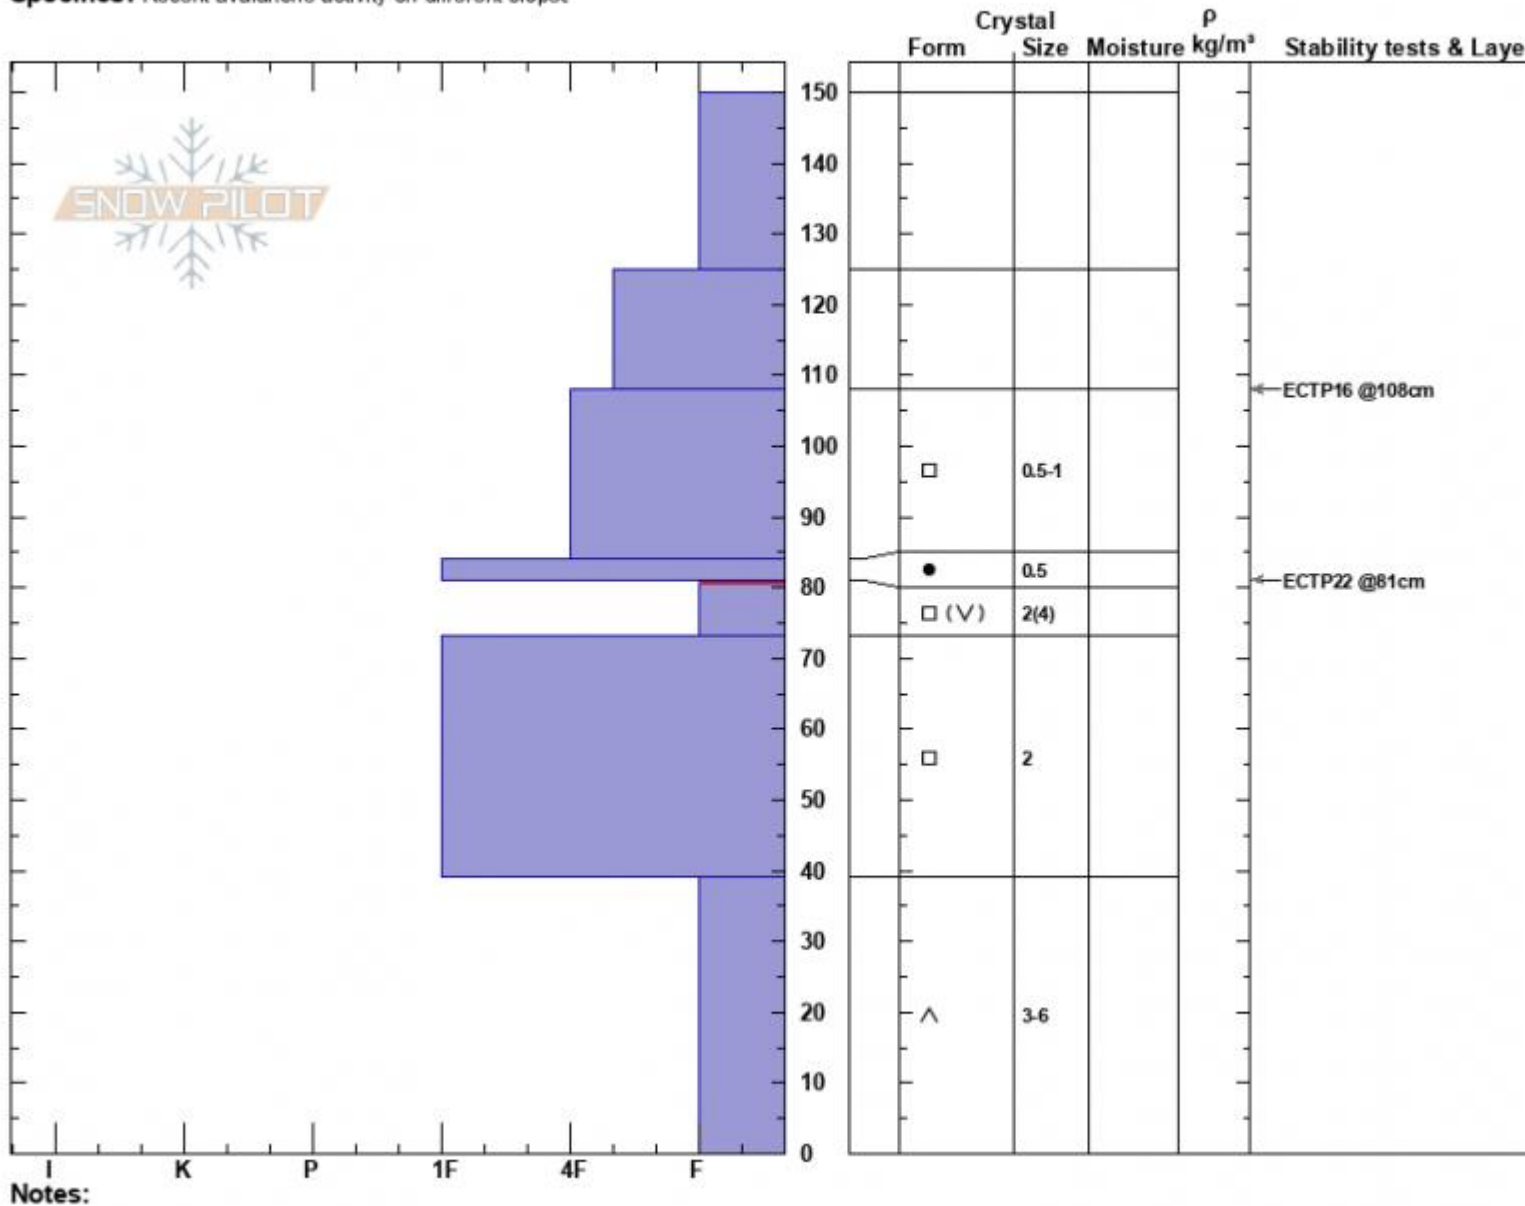

Chabots Corner
 Lionhead Range
 MT
 Elevation: 8610 ft
 Aspect: 90°
 Specifics: Recent avalanche activity on different slopes

Dave Zinn
 02/19/2025 - 10:45am
 Co-ord: 44.72602N, -111.31548W
 Slope Angle: 20°
 Wind Loading: no

Stability: Poor
 Air Temperature:
 Sky Cover: OVC
 Precipitation: S-1
 Wind: S Light Breeze

HS:150 Layer Notes:
 PF:80 81-73cm:Problematic layer

Advisory Region
 Lionhead Range
 Longitude
 -111.32W
 Latitude
 44.73N
 Lionhead Range, 2025-02-19