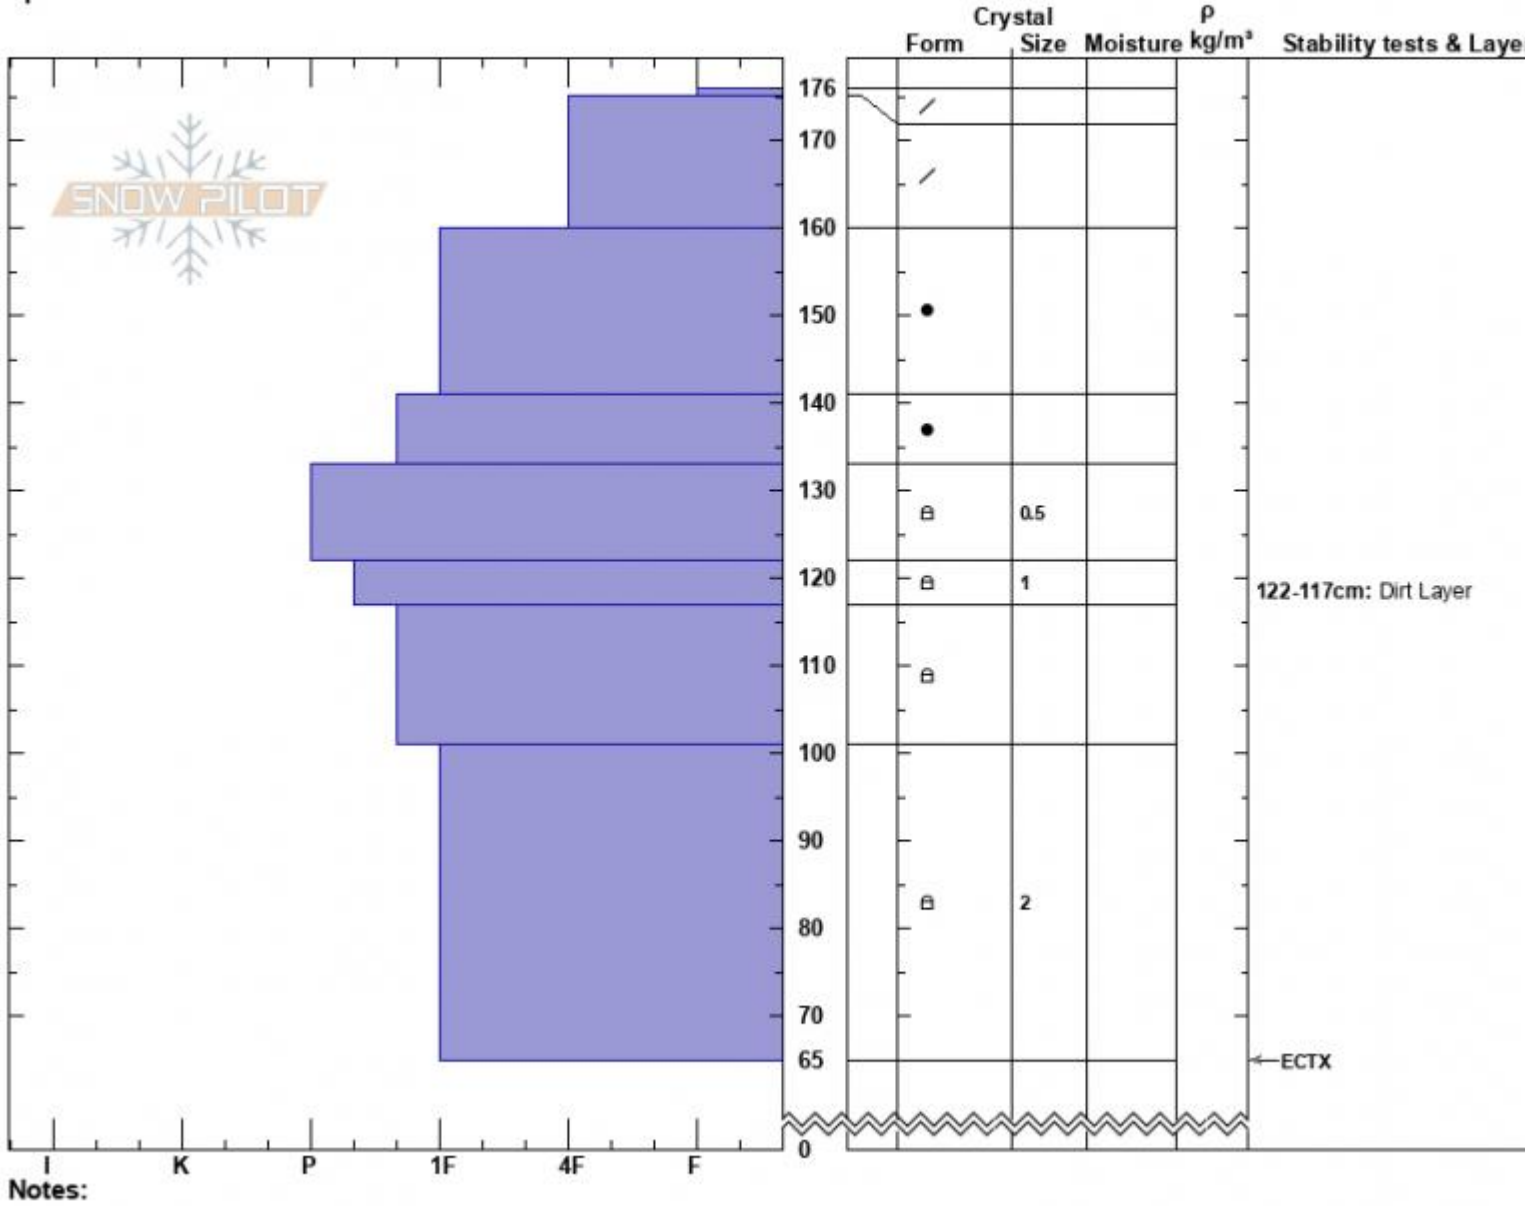

Spanky's  
Madison Range-N  
MT  
Elevation: 9100 ft  
Aspect: 90°  
Specifics:

Haylee Darby  
02/27/2025 - 12:00pm  
Co-ord: 45.32158N, -111.38049W  
Slope Angle: 25°  
Wind Loading:

Stability:  
Air Temperature:  
Sky Cover: CLR  
Precipitation: NO  
Wind: W Calm

HS:176    Layer Notes:  
122-117cm: Dirt Layer

Advisory Region  
Northern Madison  
Longitude  
-111.39W  
Latitude  
45.34N  
Northern Madison, 2025-02-27