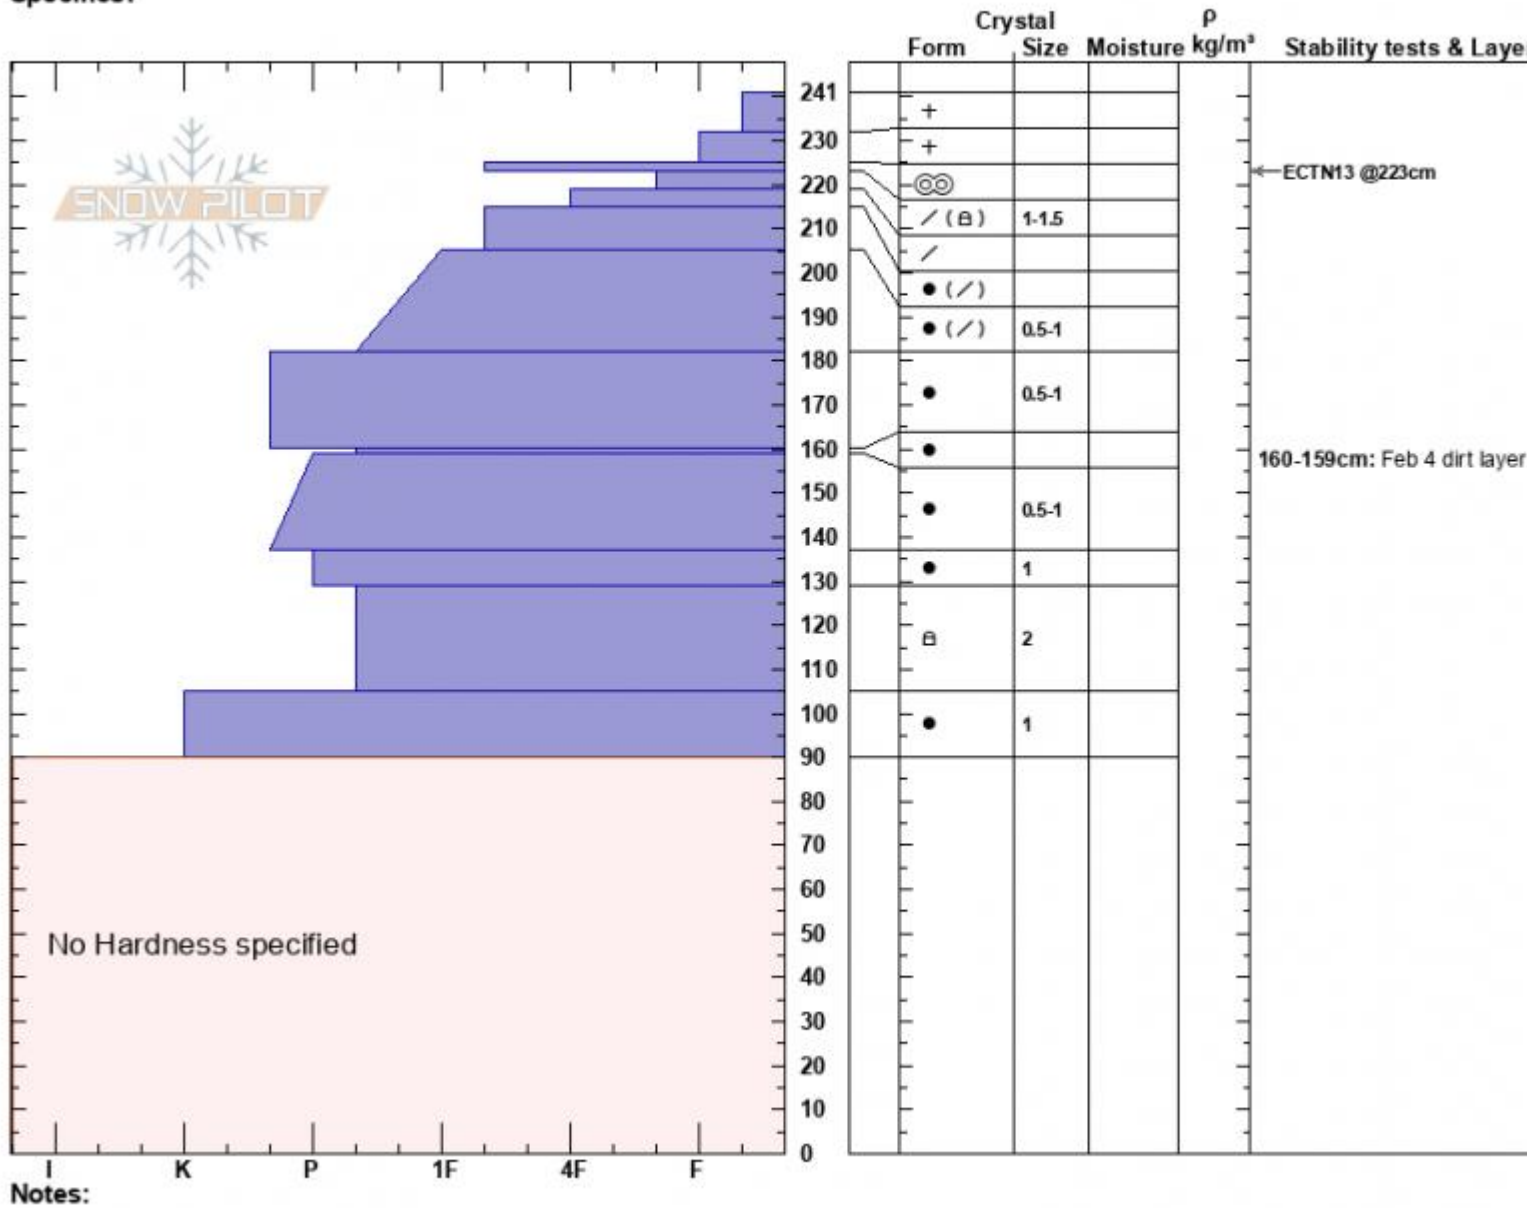

Miller Rdge radio tower
 Cooke City
 MT
 Elevation: 9312 ft
 Aspect: 60°
 Specifics:

Alex Marienthal
 03/14/2025 - 11:30am
 Co-ord: 45.03164N, -109.94716W
 Slope Angle: 31°
 Wind Loading: no

Stability: Good
 Air Temperature:
 Sky Cover: BKN
 Precipitation: S-1
 Wind: Calm

HS:241
 PF:50
 PS: 15
Layer Notes:
 241-232cm: Problematic layer
 160-159cm: Feb 4 dirt layer

Advisory Region
 Cooke City
 Longitude
 -109.97W
 Latitude
 45.04N
 Cooke City, 2025-03-14