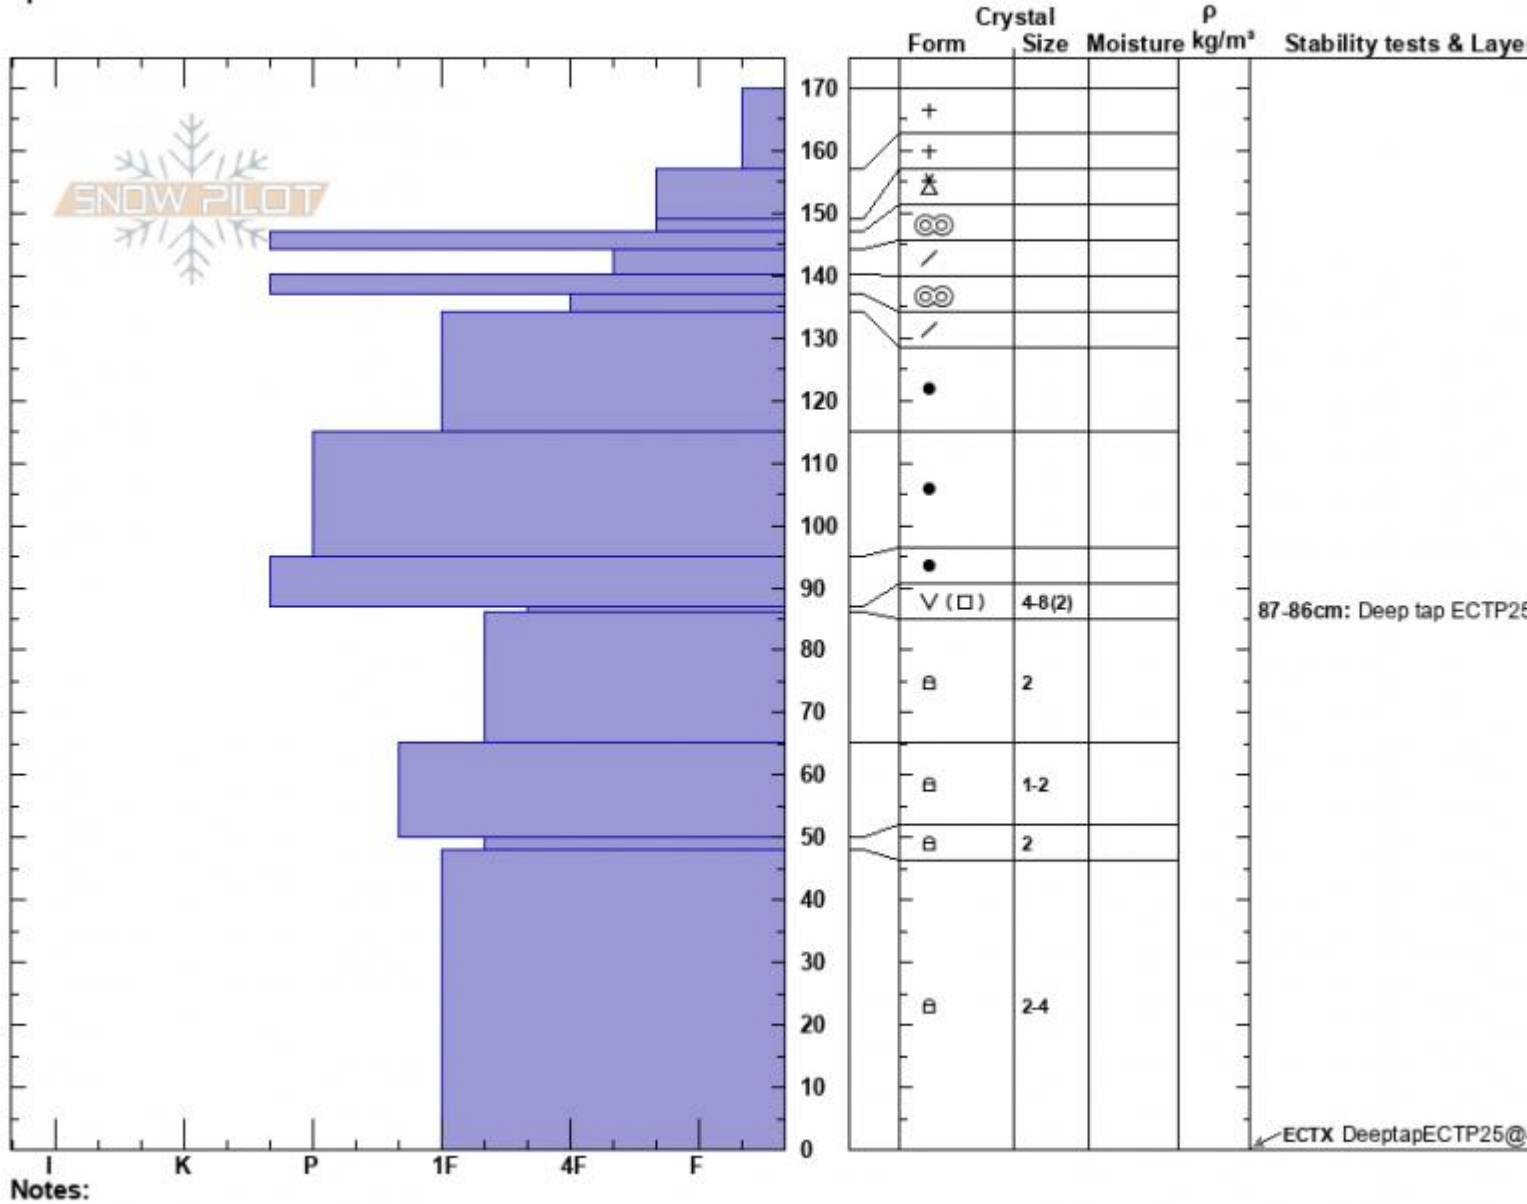

T Fork Wildernss Bndry
 Madison Range-S
 MT
 Elevation: 8850 ft
 Aspect: 270°
 Specifics:

Alex Marienthal
 03/15/2025 - 12:33am
 Co-ord: 44.97642N, -111.35879W
 Slope Angle: 23°
 Wind Loading:

Stability: Fair
 Air Temperature:
 Sky Cover: OVC
 Precipitation: S1
 Wind: SW Light Breeze

HS:170
 PF:35
Layer Notes:
 87-86cm: Deep tap ECTP25, CP
 87-86cm: Problematic layer

Advisory Region
 Southern Madison
 Longitude
 -111.27W
 Latitude
 45.06N
 Southern Madison, 2025-03-15