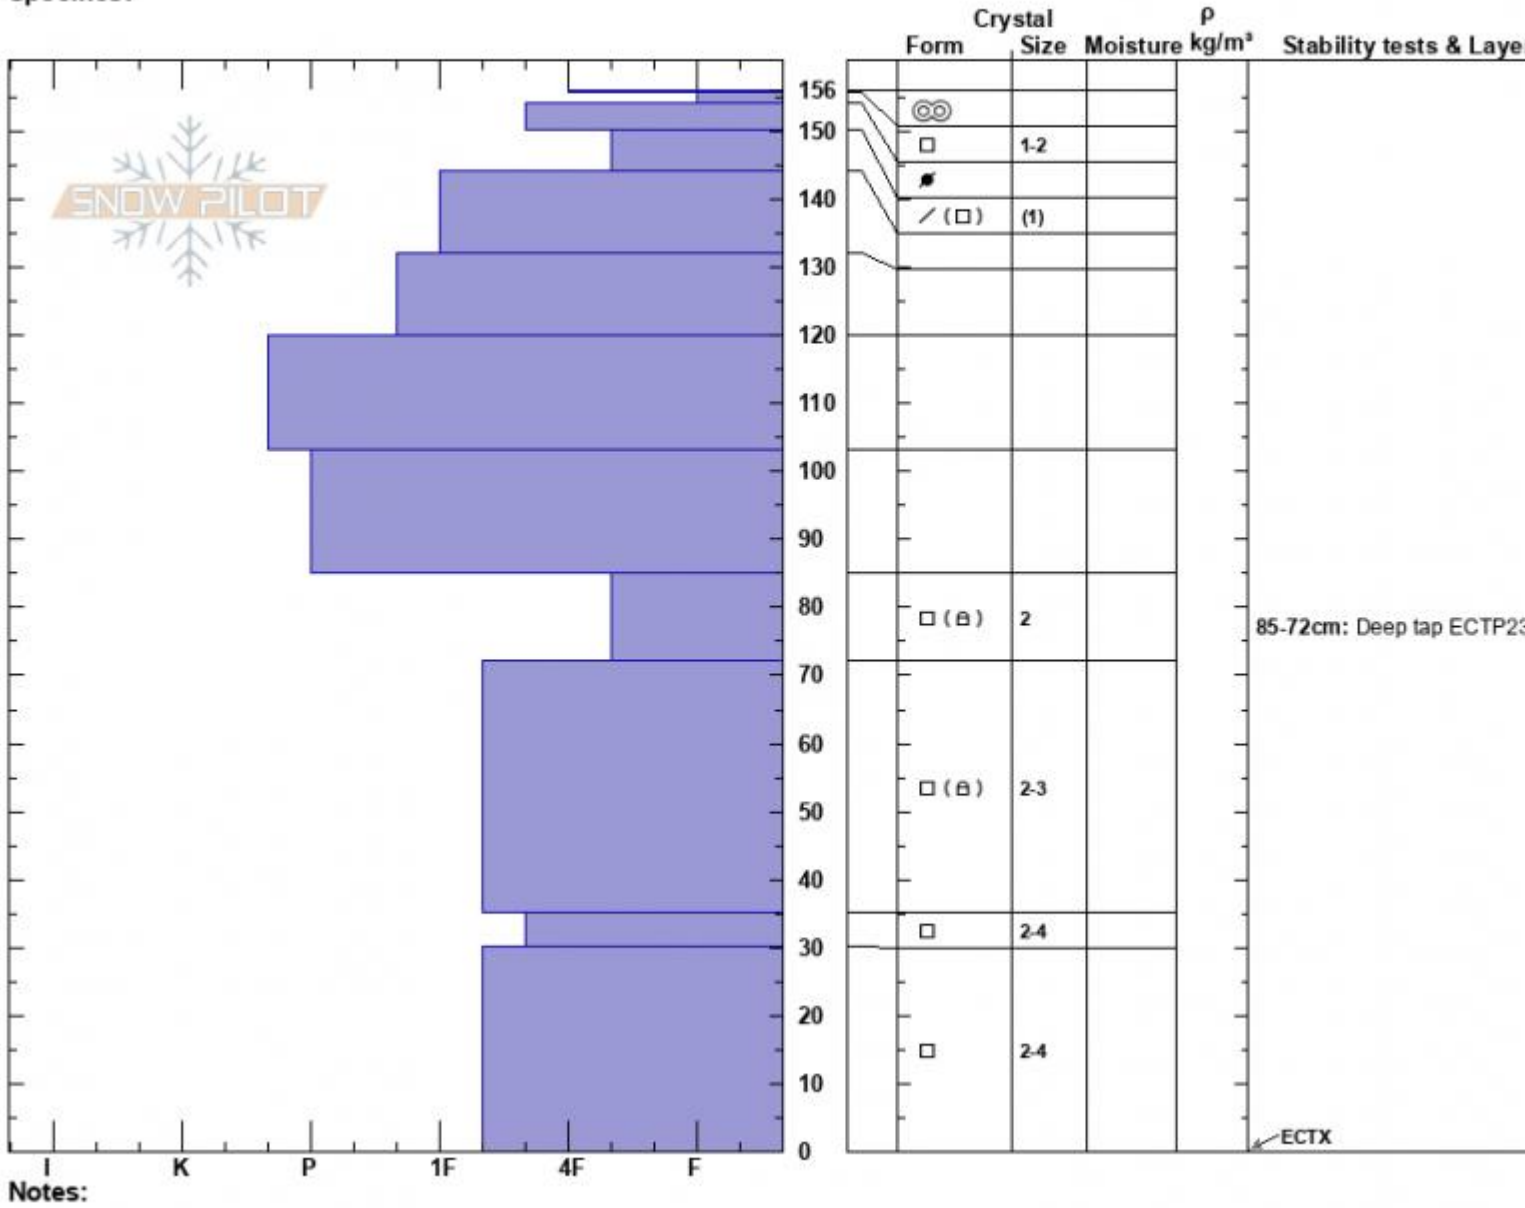

Airplane Bowl  
 Lionhead Range  
 MT  
 Elevation: 9329 ft  
 Aspect: 55°  
 Specifics:

Alex Marienthal  
 03/09/2025 - 11:30am  
 Co-ord: 44.72297N, -111.32240W  
 Slope Angle: 33°  
 Wind Loading: previous

Stability: Fair  
 Air Temperature:  
 Sky Cover: CLR  
 Precipitation: NO  
 Wind: W Light Breeze

HS:156 Layer Notes:  
 PF:25 85-72cm: Deep tap ECTP23 @ 85  
 85-72cm: Problematic layer

Advisory Region  
 Lionhead Range  
 Longitude  
 -111.32W  
 Latitude  
 44.73N  
 Lionhead Range, 2025-03-10