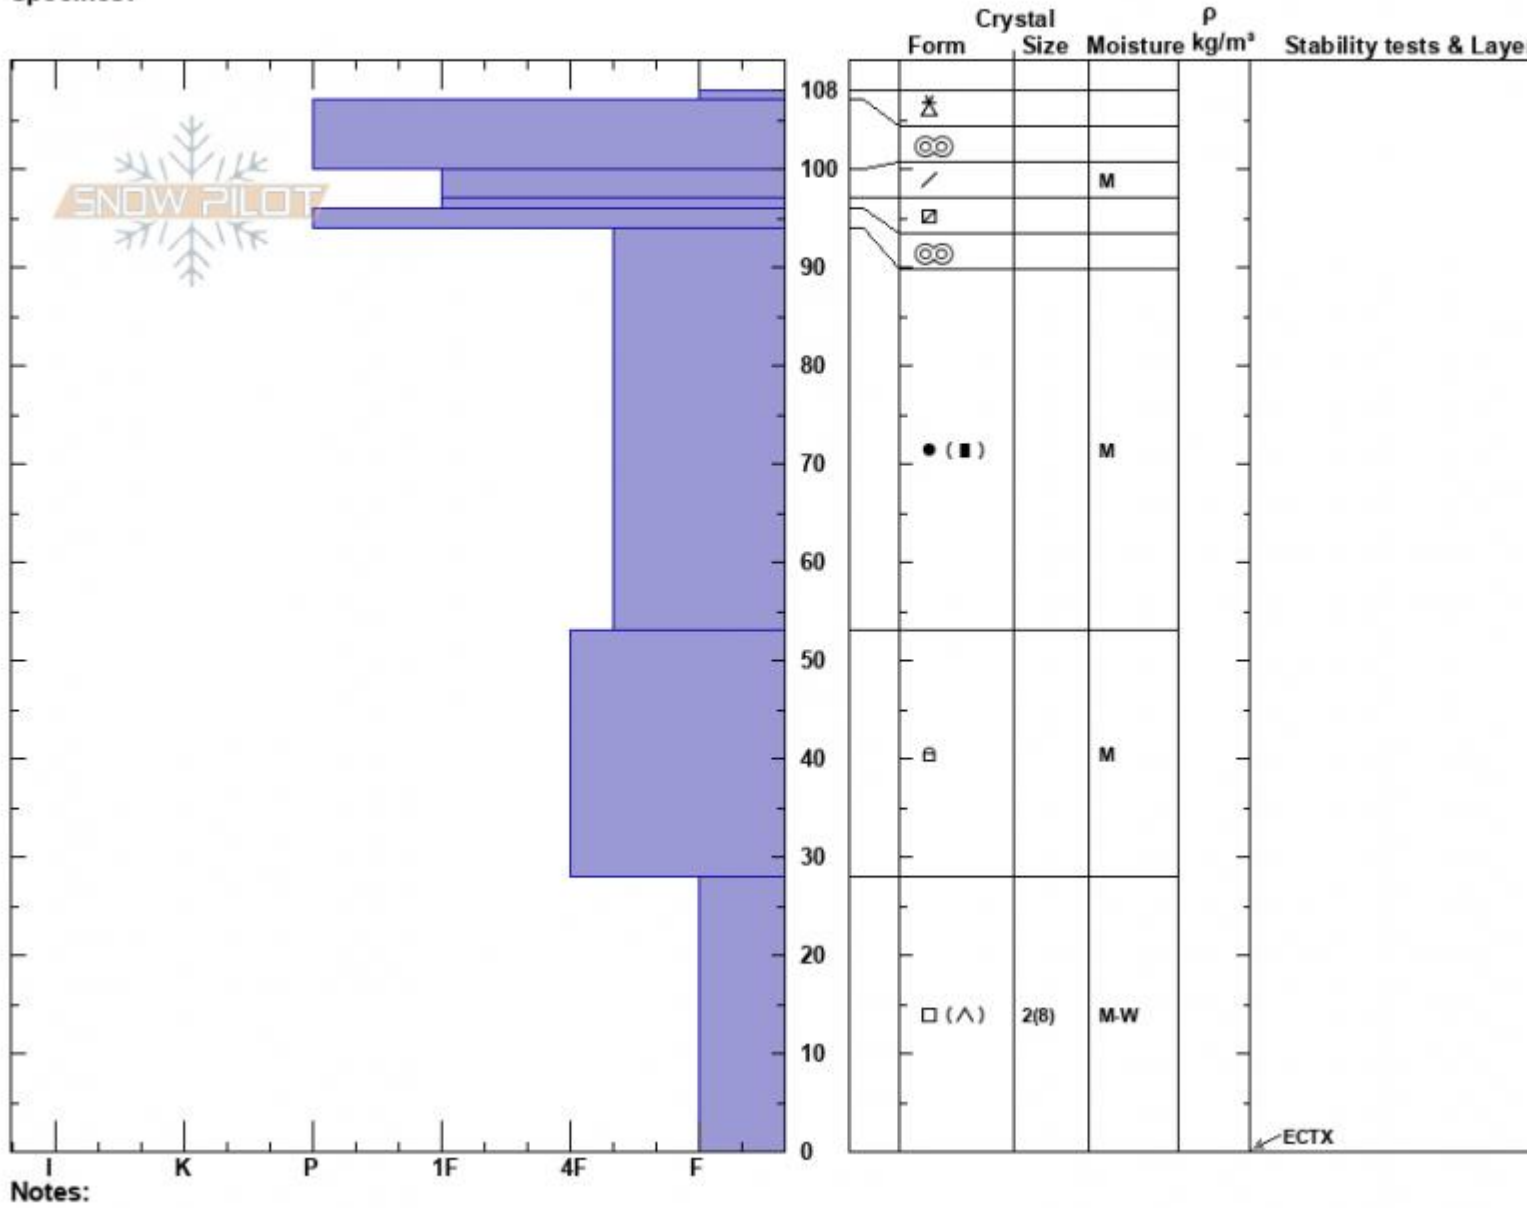

Consolation Hill  
 Madison Range-S  
 MT  
 Elevation: 9223 ft  
 Aspect: 110°  
 Specifics:

Haylee Darby  
 03/28/2025 - 11:00am  
 Co-ord: 44.97242N, -111.27133W  
 Slope Angle: 26°  
 Wind Loading: no

Stability:  
 Air Temperature: -1°C  
 Sky Cover: FEW  
 Precipitation: NO  
 Wind: W Calm

HS:108 Layer Notes:

Advisory Region  
 Southern Madison  
 Longitude  
 -111.27W

Latitude

45.06N

Southern Madison, 2025-03-28