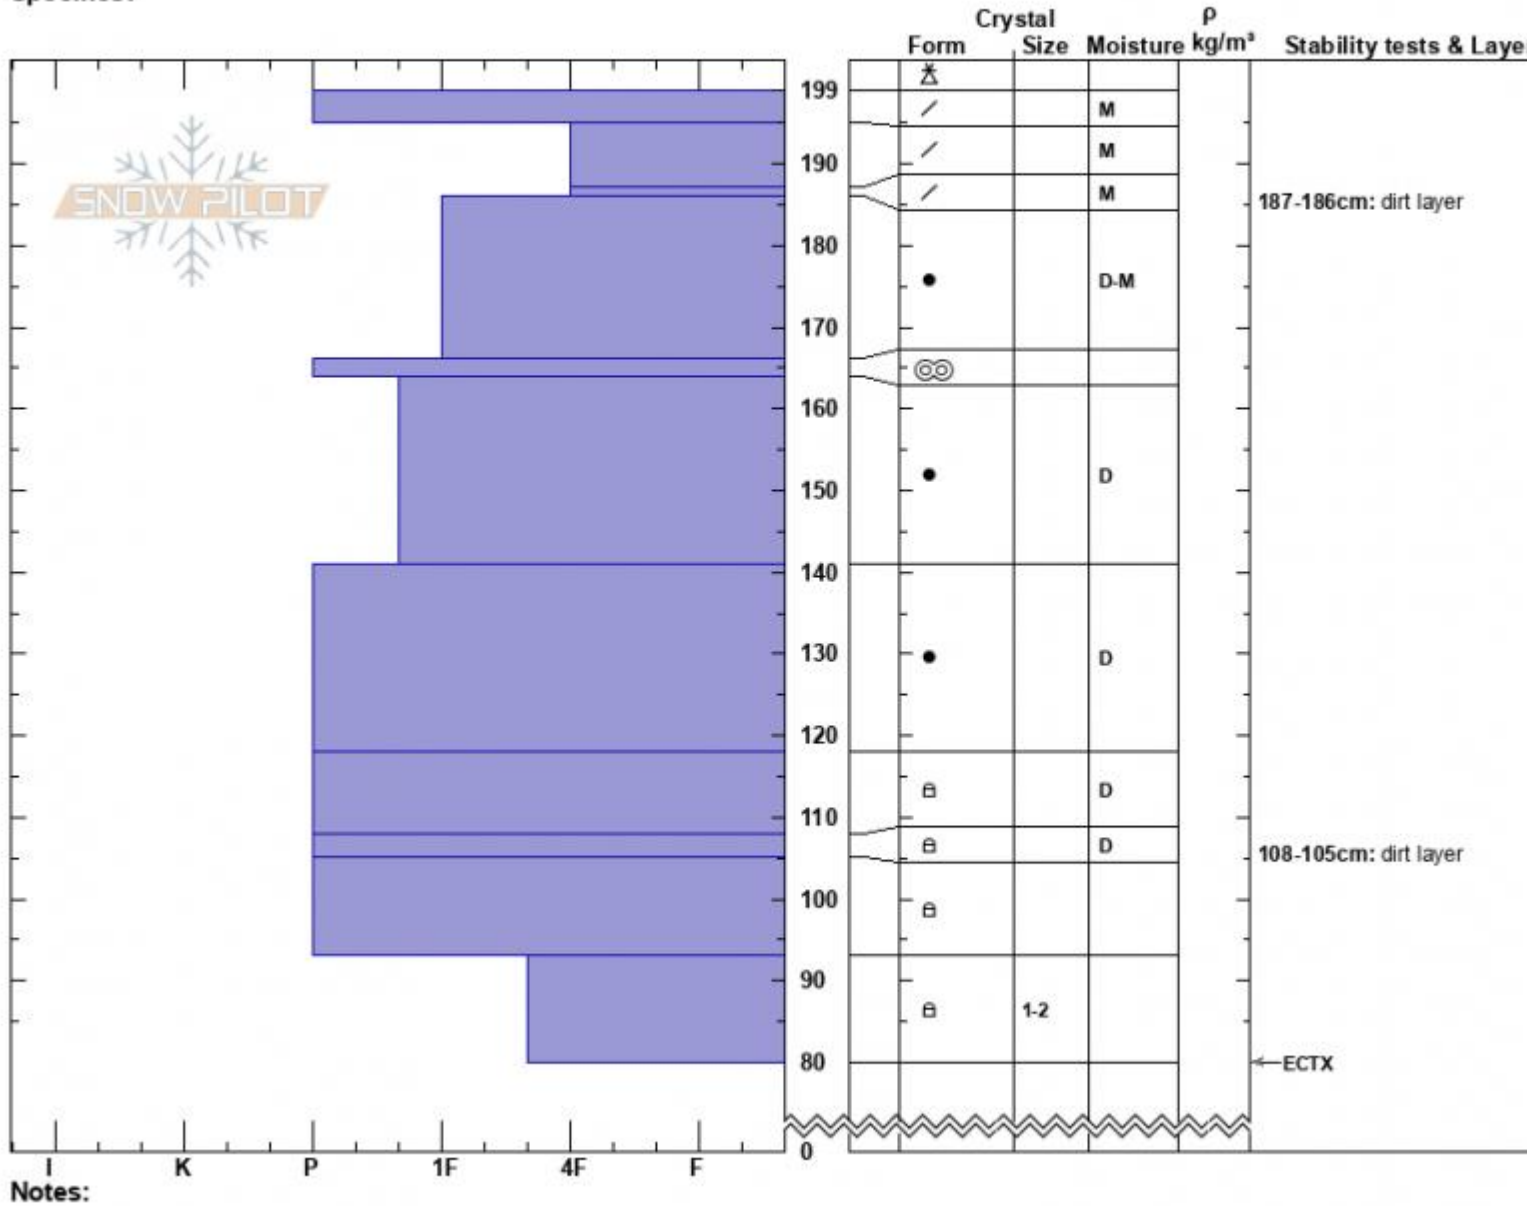

Wilderness Boundary
 Madison Range-S
 MT
 Elevation: 8800 ft
 Aspect: 285°
 Specifics:

Haylee Darby
 03/28/2025 - 1:00pm
 Co-ord: 44.97689N, -111.35927W
 Slope Angle: 17°
 Wind Loading: no

Stability:
 Air Temperature: -1°C
 Sky Cover: SCT
 Precipitation: NO
 Wind: W Calm

HS:199 **Layer Notes:**
 187-186cm: dirt layer
 108-105cm: dirt layer

Advisory Region
 Southern Madison
 Longitude
 -111.27W

Latitude

45.06N

Southern Madison, 2025-03-28