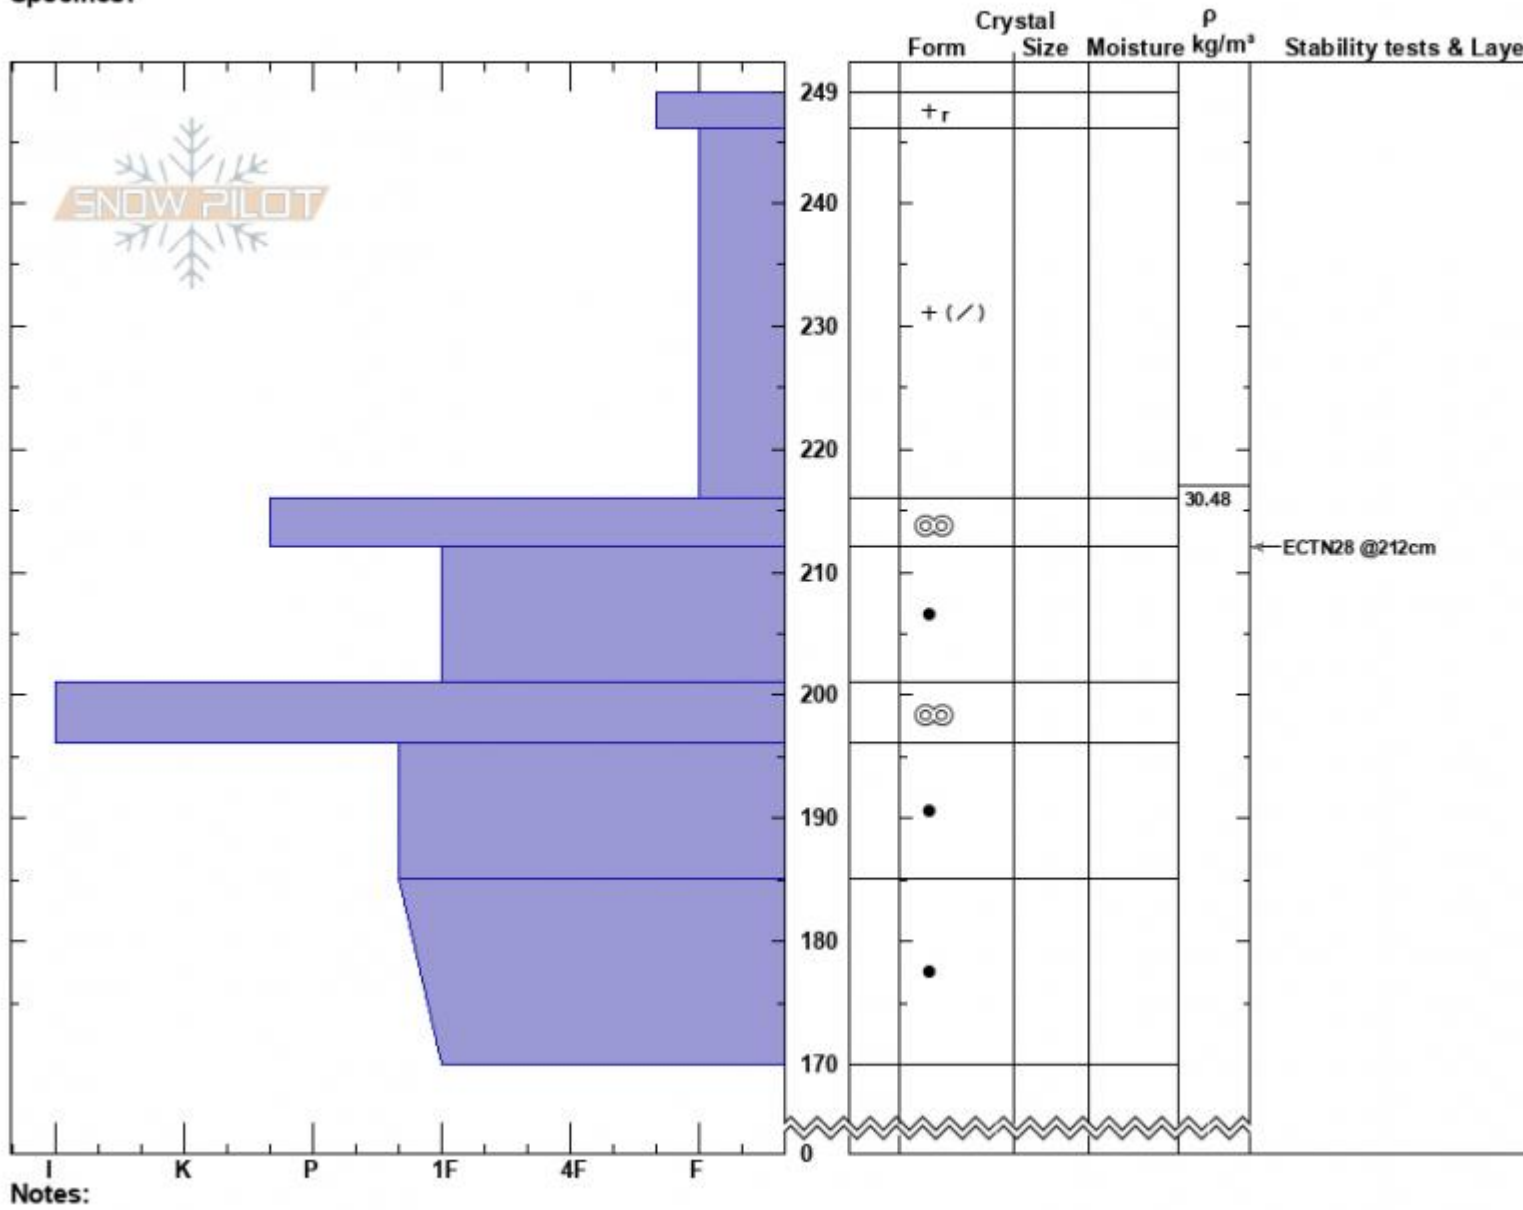

Blackmore E Face
 Gallatin Range-N
 MT
 Elevation: 9830 ft
 Aspect: 80°
 Specifics:

Haylee Darby
 03/30/2025 - 12:45pm
 Co-ord: 45.44595N, -111.00190W
 Slope Angle: 35°
 Wind Loading: no

Stability:
 Air Temperature: -1°C
 Sky Cover: OVC
 Precipitation: S1
 Wind: W Calm

HS:249 Layer Notes:

Notes:
 Advisory Region
 Northern Gallatin
 Longitude
 -111.00W
 Latitude
 45.44N
 Northern Gallatin, 2025-03-30