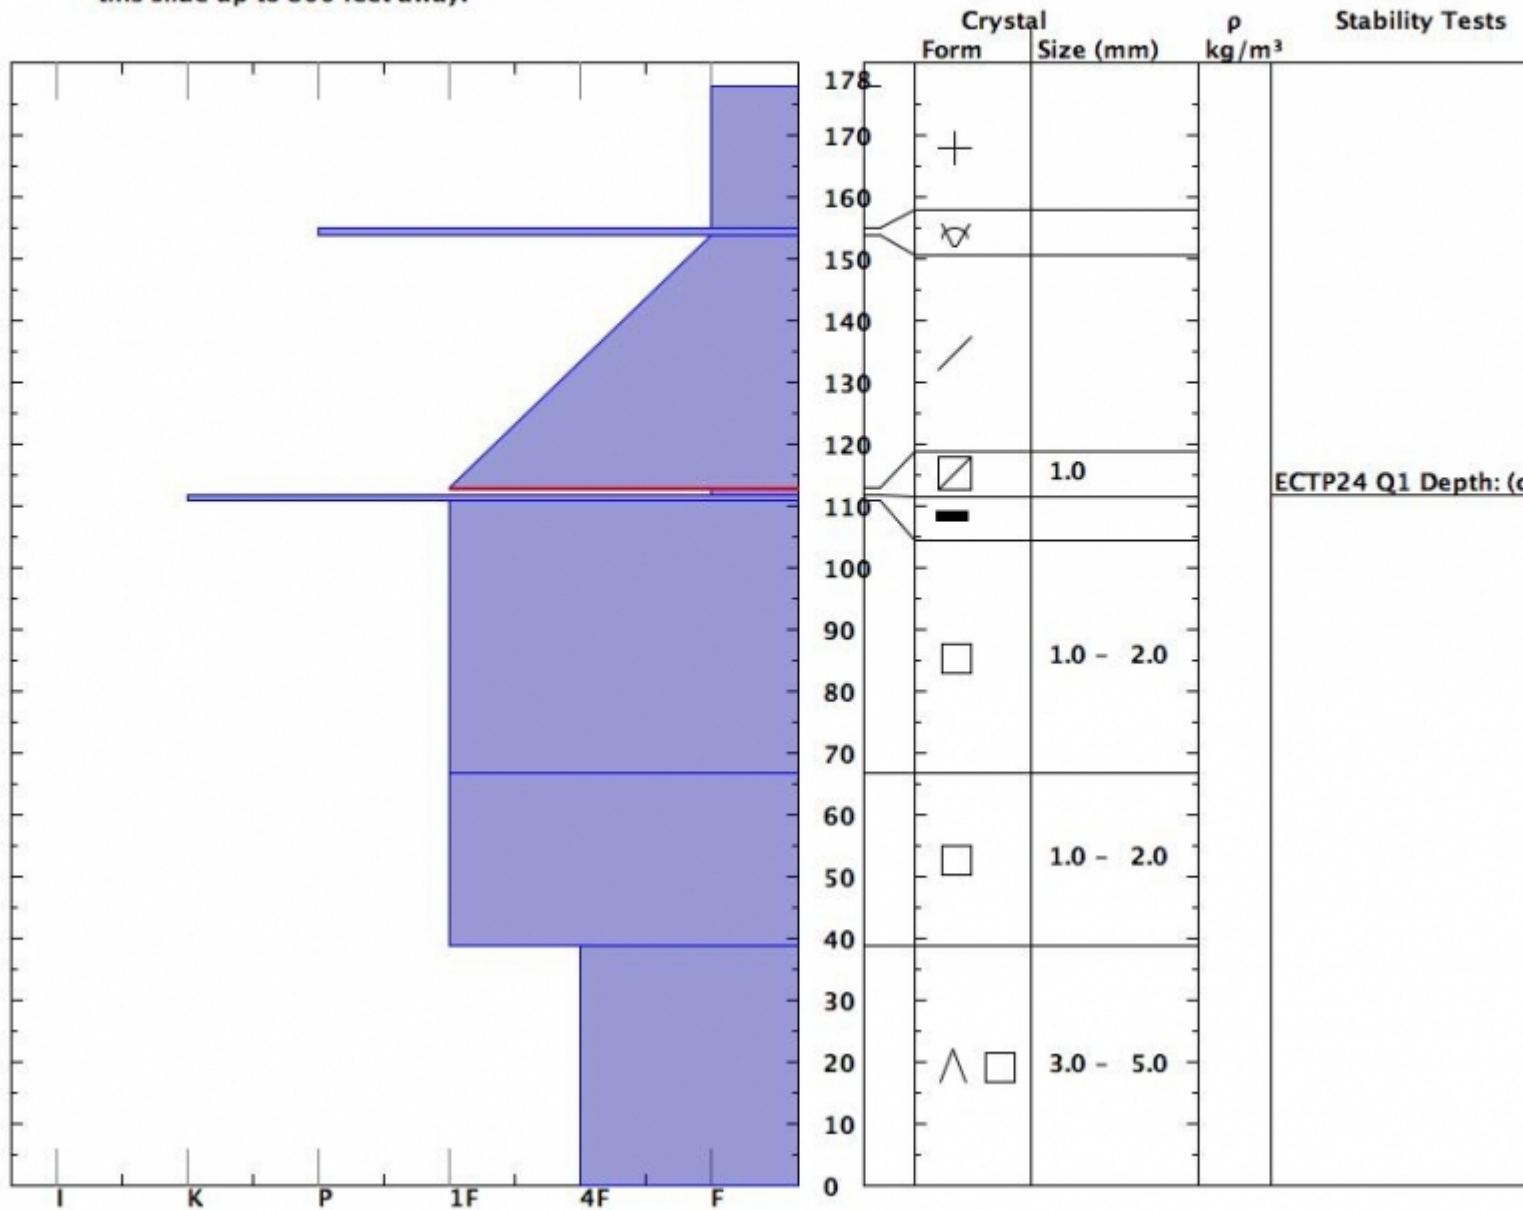

Snow Pit Profile  
**McAtee Basin**  
 Southern Madison, MT  
 Elevation (m) 3000  
 Aspect: 10  
 Specifics Recent act on diff slopes.

Observer: eric knoff  
 Wed Apr 14 13:30:00 MDT 2010  
 Co-ord: 111.44194 W 45.17194 N  
 Slope: 38  
 Wind loading: no

Stability on similar slopes: Poor  
 Air Temperature: 4 C  
 Sky Cover: Clear  
 Precipitation: None  
 Wind: SW Light Breeze

Stability Test Notes:  
 Layer n: 112-1

Notes: This pit was in the crown of an avalanche that caused a fatality the previous day. Large sympathetic slide were released this slide up to 800 feet away.

This is the snowpit profile from the McAtee avalanche that resulted in a fatality on April, 14 2010.

Advisory Region  
 Southern Madison  
 Southern Madison, 2010-04-16