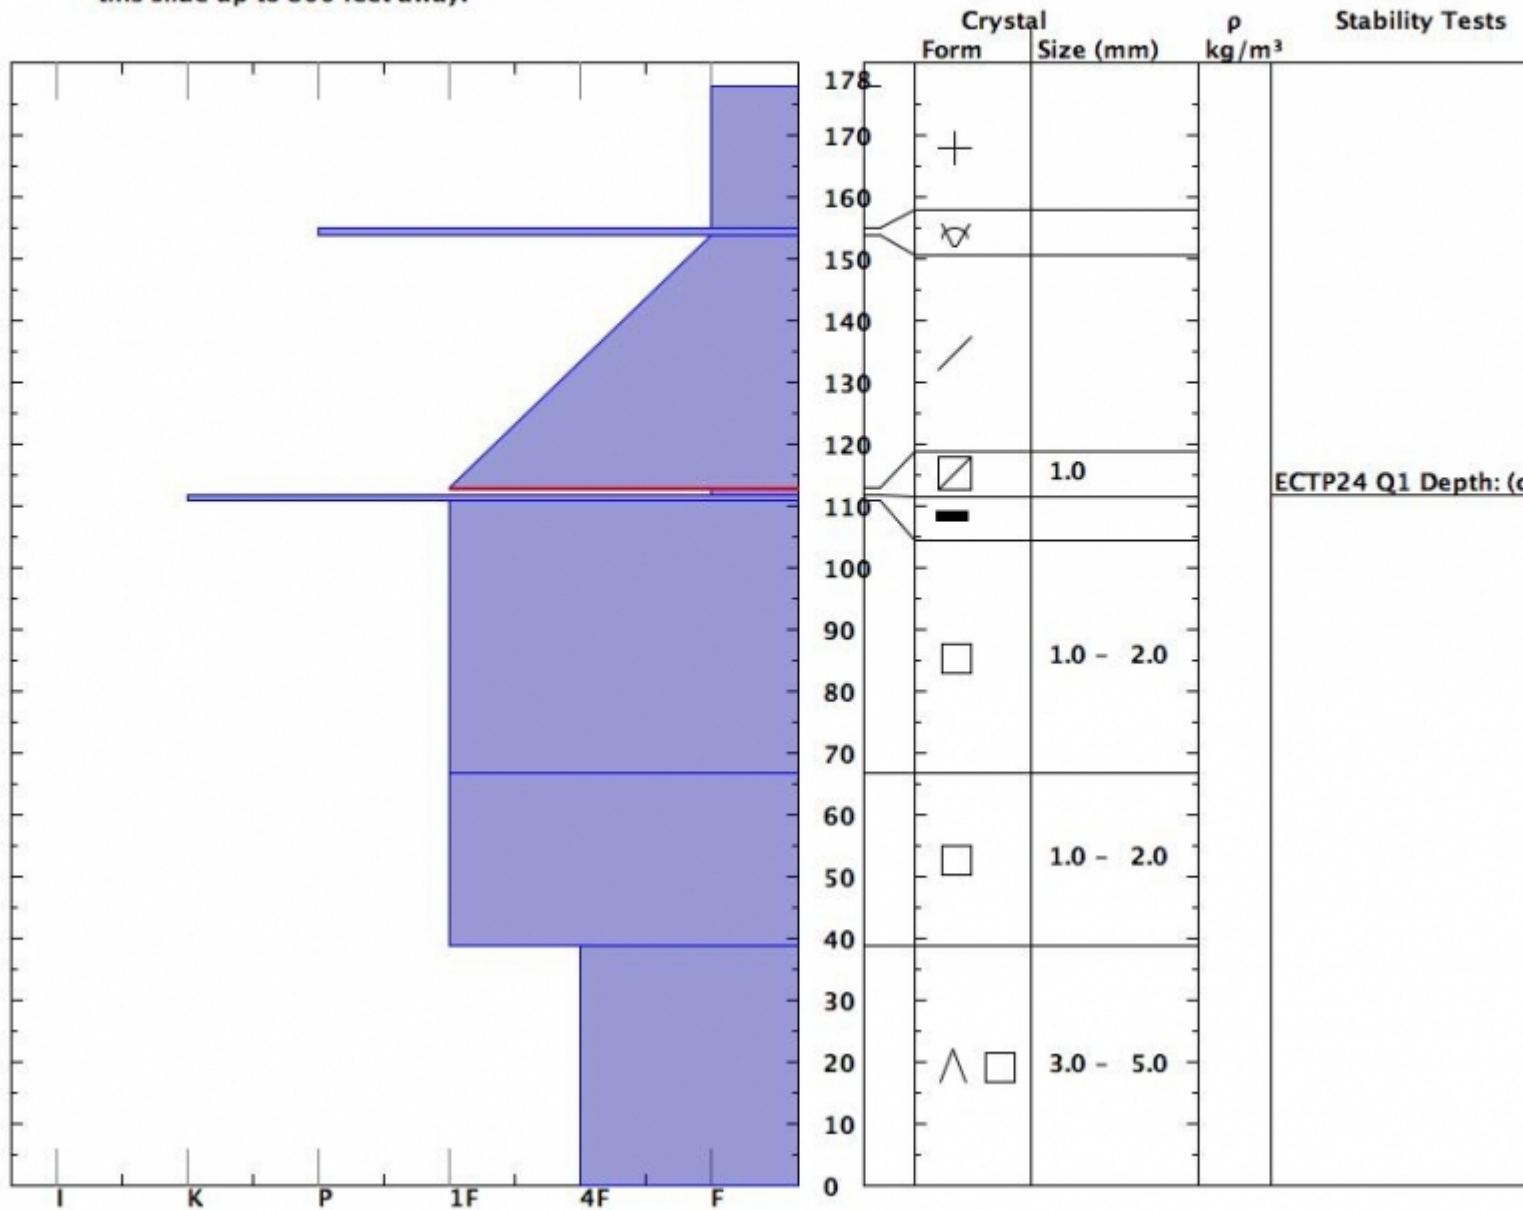

Snow Pit Profile  
**McAtee Basin**  
 Southern Madison, MT  
 Elevation (m) 3000  
 Aspect: 10  
 Specifics Recent act on diff slopes.

Observer: eric knoff  
 Wed Apr 14 13:30:00 MDT 2010  
 Co-ord: 111.44194 W 45.17194 N  
 Slope: 38  
 Wind loading no

Stability on similar slopes Poor  
 Air Temperature: 4 C  
 Sky Cover Clear  
 Precipitation None  
 Wind: SW Light Breeze

Stability Test Notes: Layer n 112-1

Notes: This pit was in the crown of an avalanche that caused a fatality the previous day. Large sympathetic slide were released this slide up to 800 feet away.

This is the snowpit profile from the McAtee avalanche that resulted in a fatality on April, 14 2010.

Advisory Region  
 Southern Madison  
 Southern Madison, 2010-04-16