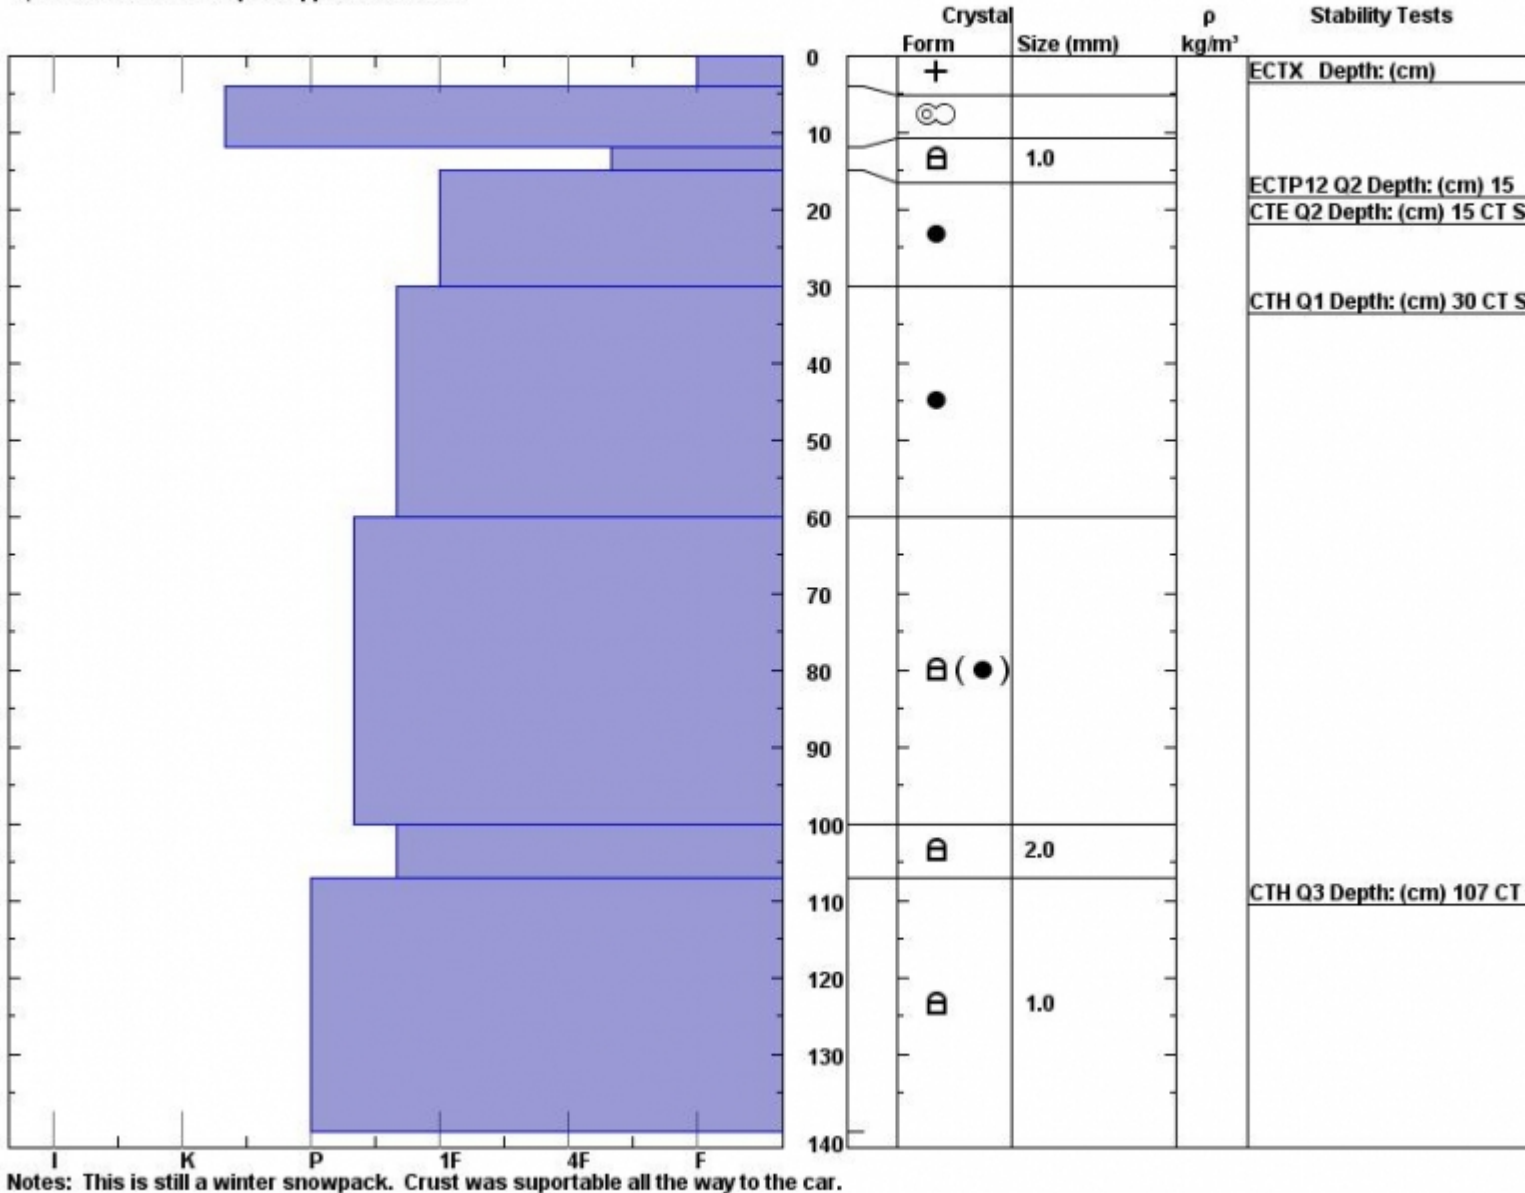

Snow Pit Profile
Bacon Rind Top
S. Madison, MT
 Elevation (ft) **9000**
 Aspect: **80**
 Specifics: **We skied slope. Supportable crust.**

Observer: **Doug Chabot**
Mon Apr 04 11:25:00 MDT 2011
 Co-ord: **44.97203 N 111.09761 W**
 Slope: **32**
 Wind loading: **no**

Stability on similar slopes: **Very Good**
 Air Temperature: **-5 C**
 Sky Cover: **sky 8/8 covered**
 Precipitation: **Snow < 0.5 cm/hr**
 Wind: **Calm**

HS200

Stability Test Notes:

Layer note

Advisory Region
 Southern Madison