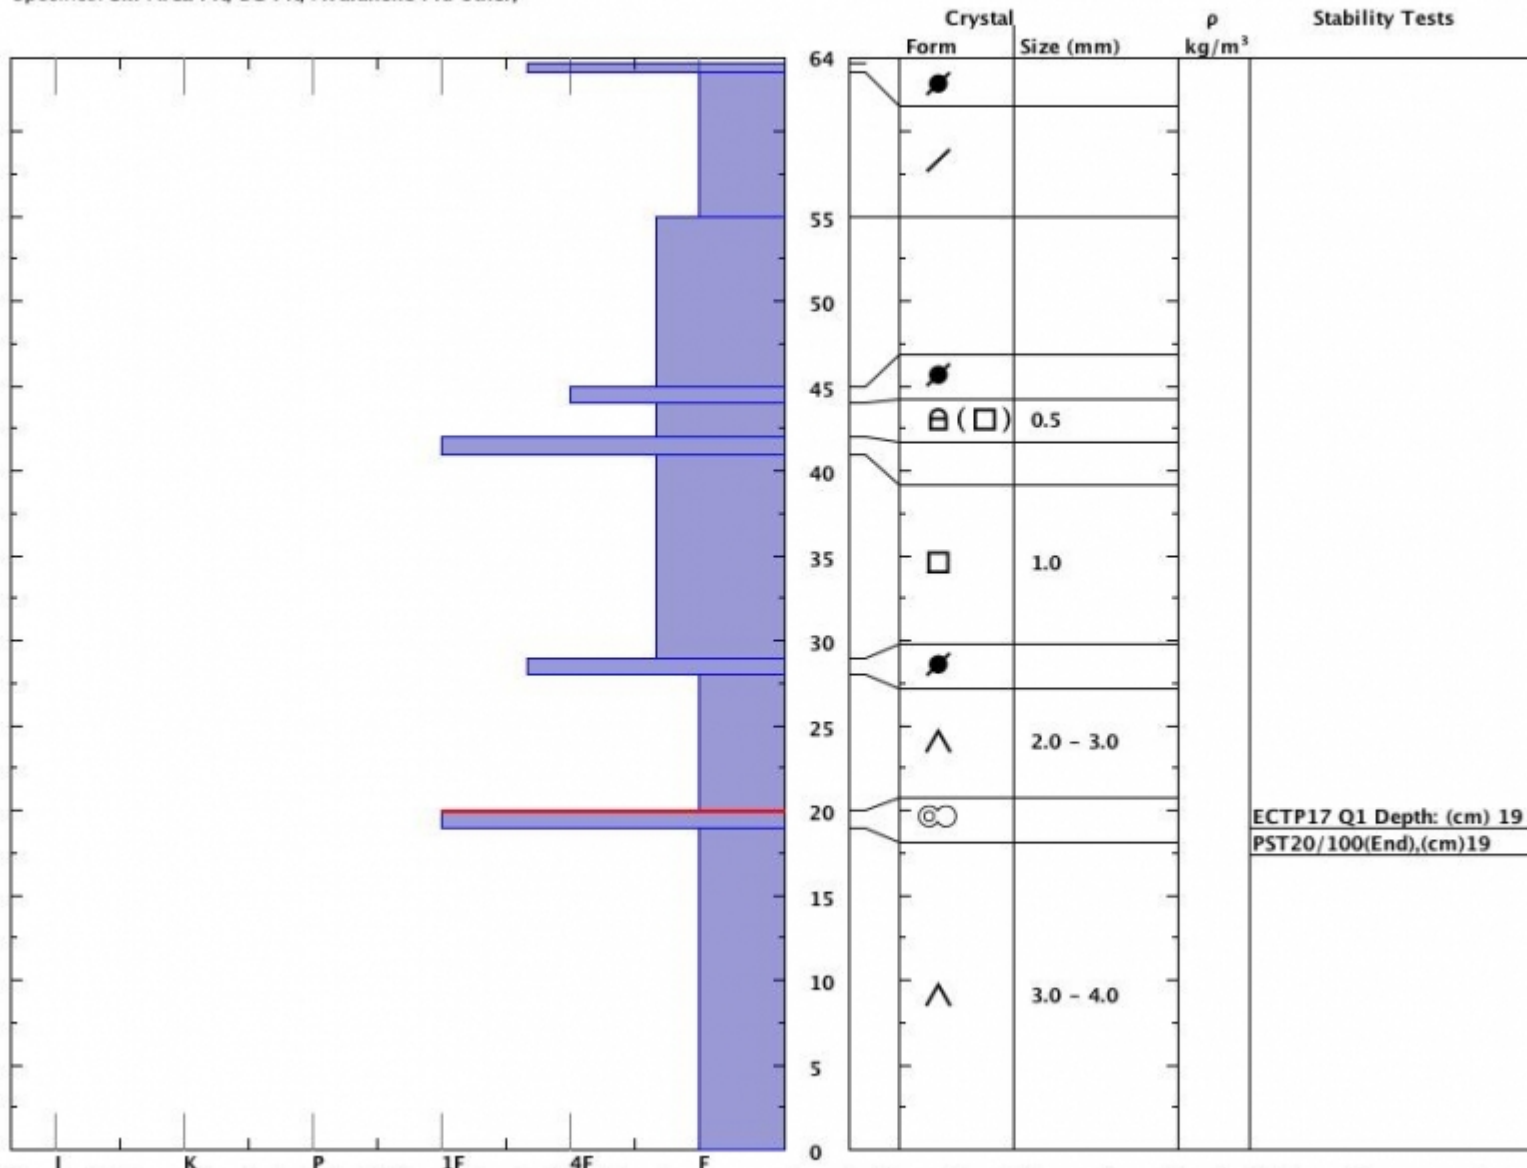

Snow Pit Profile
 LoneMtn-Obsidian
 Madison, MT
 Elevation (ft) 9120
 Aspect: 30
 Specifics: Ski Area Pit; BC Pit; Avalanche Pit; other;

Observer: Mark Staples
 Thu Dec 08 12:00:00 MST 2011
 Co-ord: 45.28855 N 111.44382 W
 Slope: 31
 Wind loading: no

Stability on similar slopes: Poor
 Air Temperature: C
 Sky Cover: Clear
 Precipitation:
 Wind: Calm

Stability Test Notes:

Layer notes:
 55-63.5: s
 19-20: Pr

Notes: Pit dug at Moonlight Basin Ski Area following initial avalanche control work. For a video of the pst from this pit visit: http://www.youtube.com/watch?v=N6b4dz_97sc&feature=channel_video_title