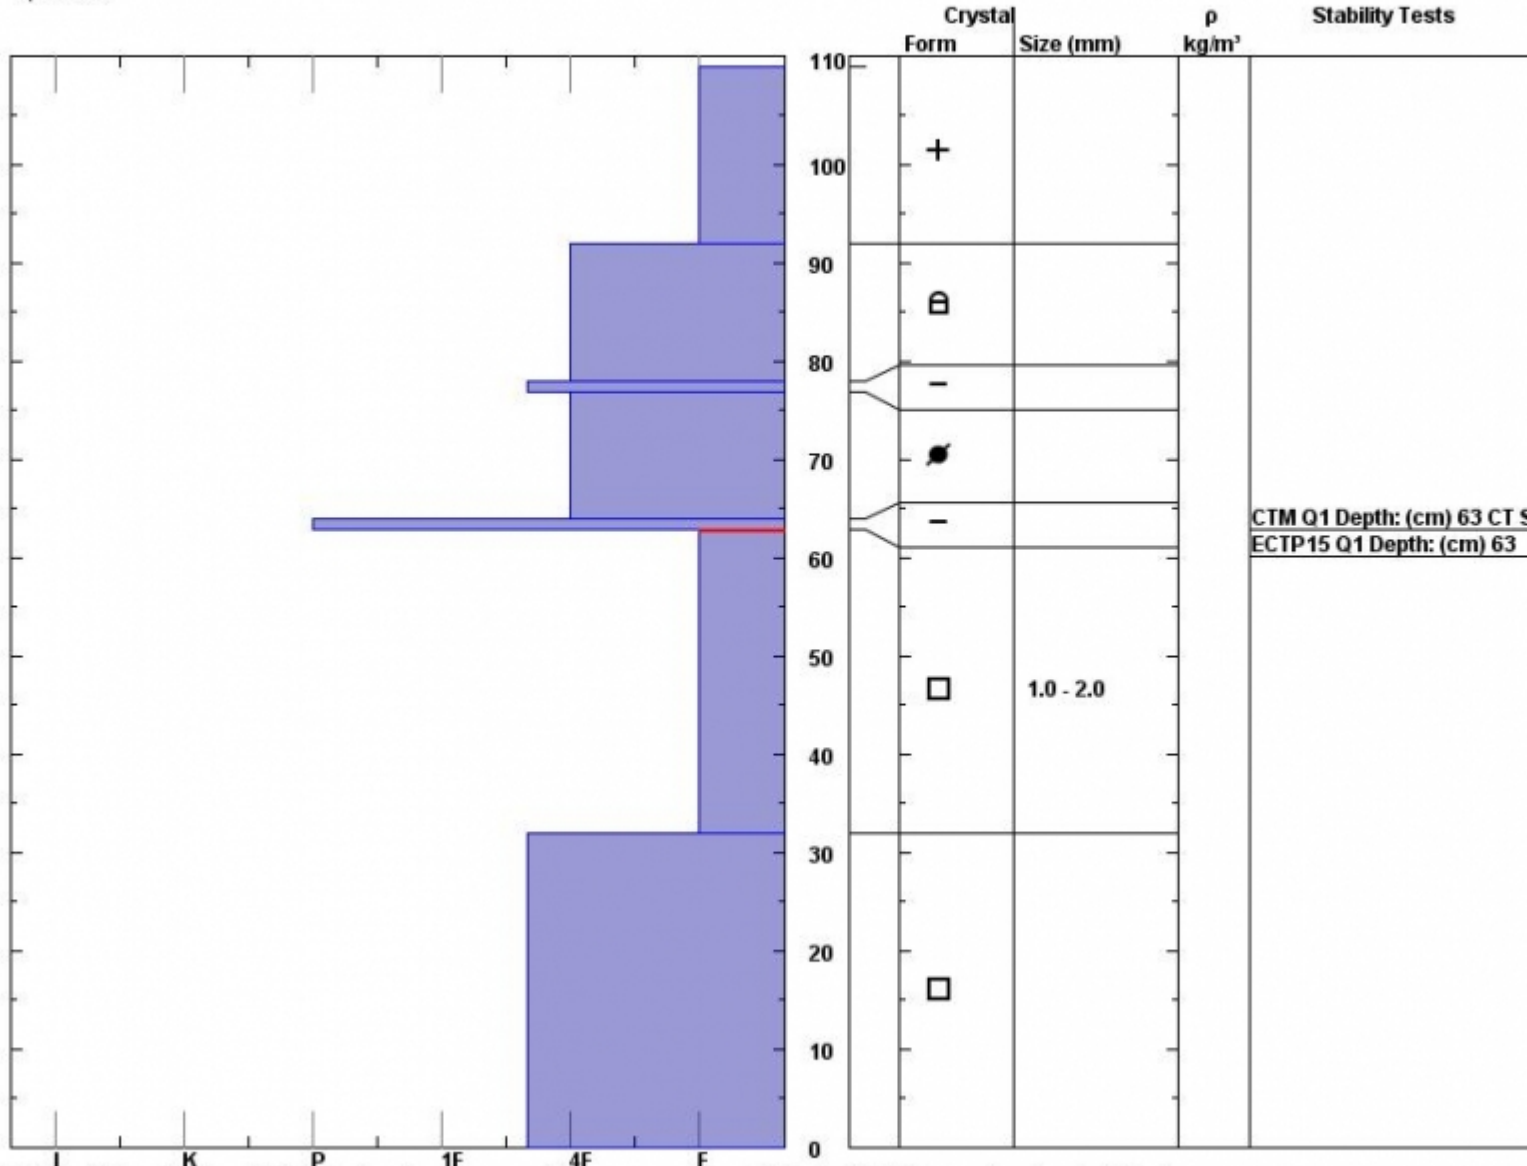

Snow Pit Profile
Cabin Creek
Southern Madions Range
 Elevation (ft) **9334**
 Aspect: **70**
 Specifics:

Observer: **Eric Knoff**
Sat Jan 14 11:18:00 MST 2012
 Co-ord: **44.88852 N 111.18284 W**
 Slope: **30**
 Wind loading: **no**

Stability on similar slopes: **Fair**
 Air Temperature: **-6.8 F**
 Sky Cover: **Clear**
 Precipitation:
 Wind: **SW Light Breeze**

Stability Test Notes:

Layer note:
32-63: Pro

Notes: Not much of a slab, but plenty of weak snow. If this area receives .5-1 inch of SWE I expect natural activity to occur.