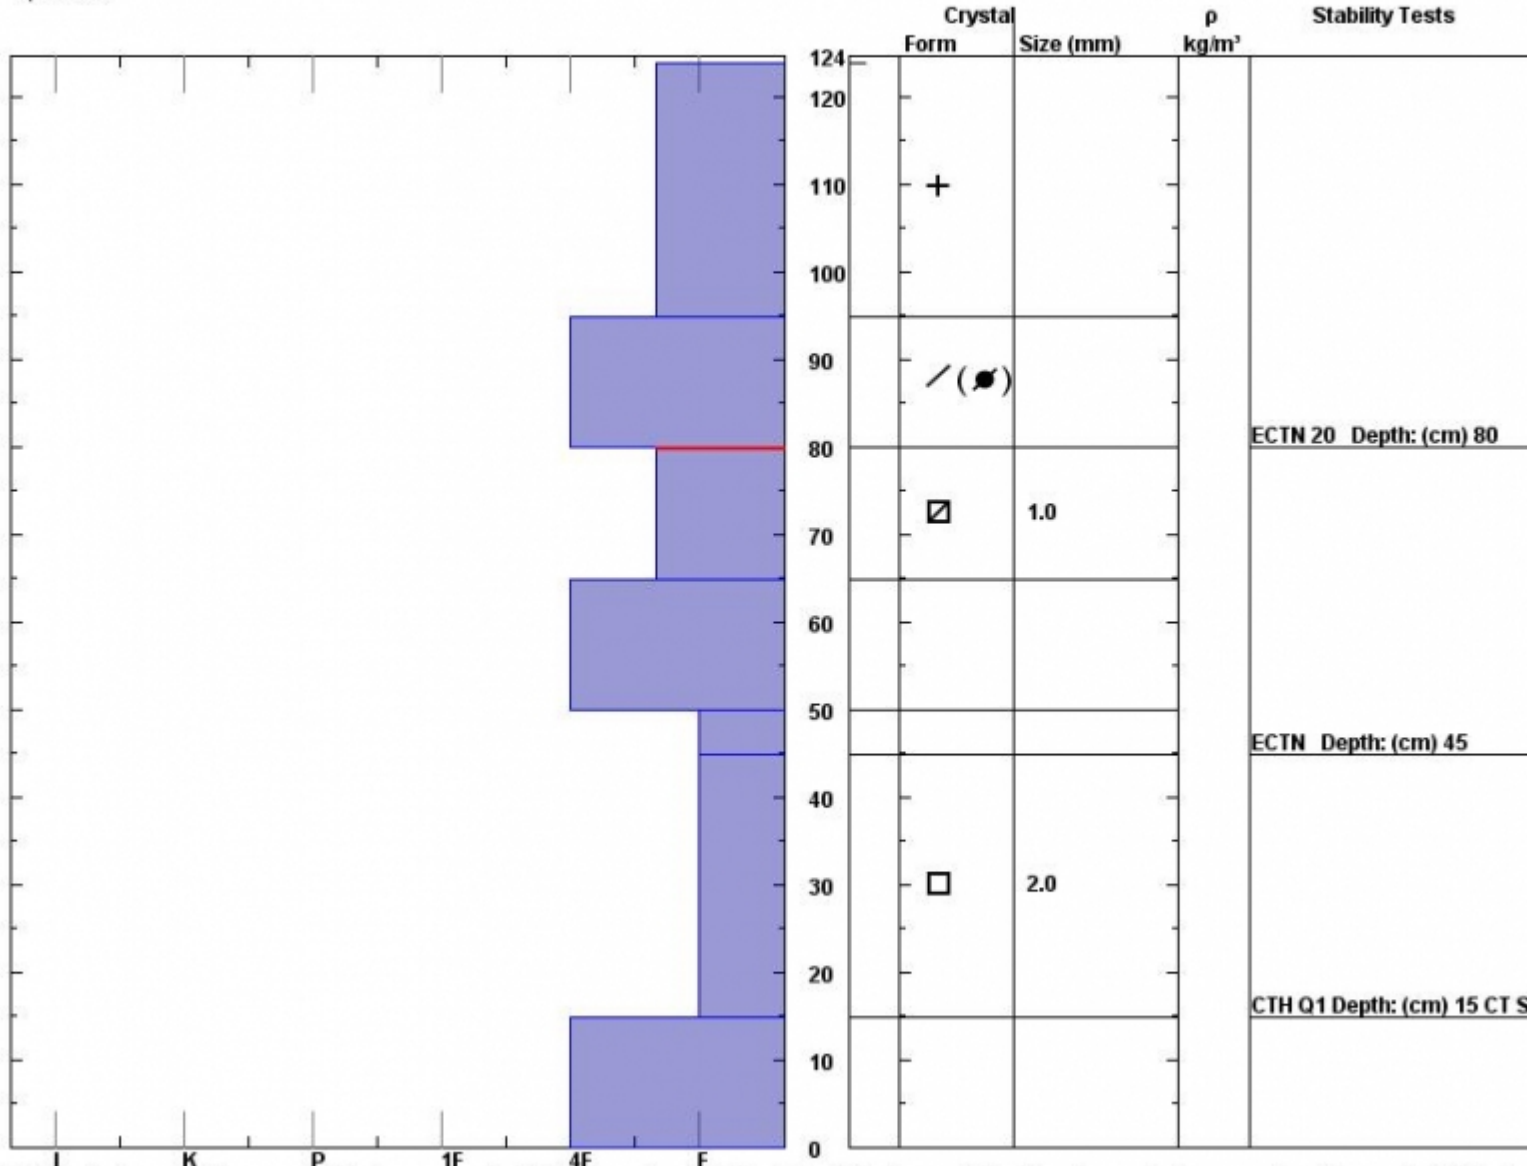

Snow Pit Profile  
**Yellow Mtn**  
**Madison, MT**  
 Elevation (ft) **9280**  
 Aspect: **60**  
 Specifics:

Observer: **Mark Staples**  
**Thu Jan 26 12:30:00 MST 2012**  
 Co-ord: **45.29873 N 111.31958 W**  
 Slope: **29**  
 Wind loading: **no**

Stability on similar slopes: **Fair**  
 Air Temperature: **C**  
 Sky Cover: **Clear**  
 Precipitation:  
 Wind:

Stability Test Notes:  
 Layer note:  
**65-80: Pro**

Notes: Boot pen. to the ground. Weak snowpack, but lacking structure? load? both? to be unstable. Nearby on similar aspect we triggered a thick wind facets over rocks.