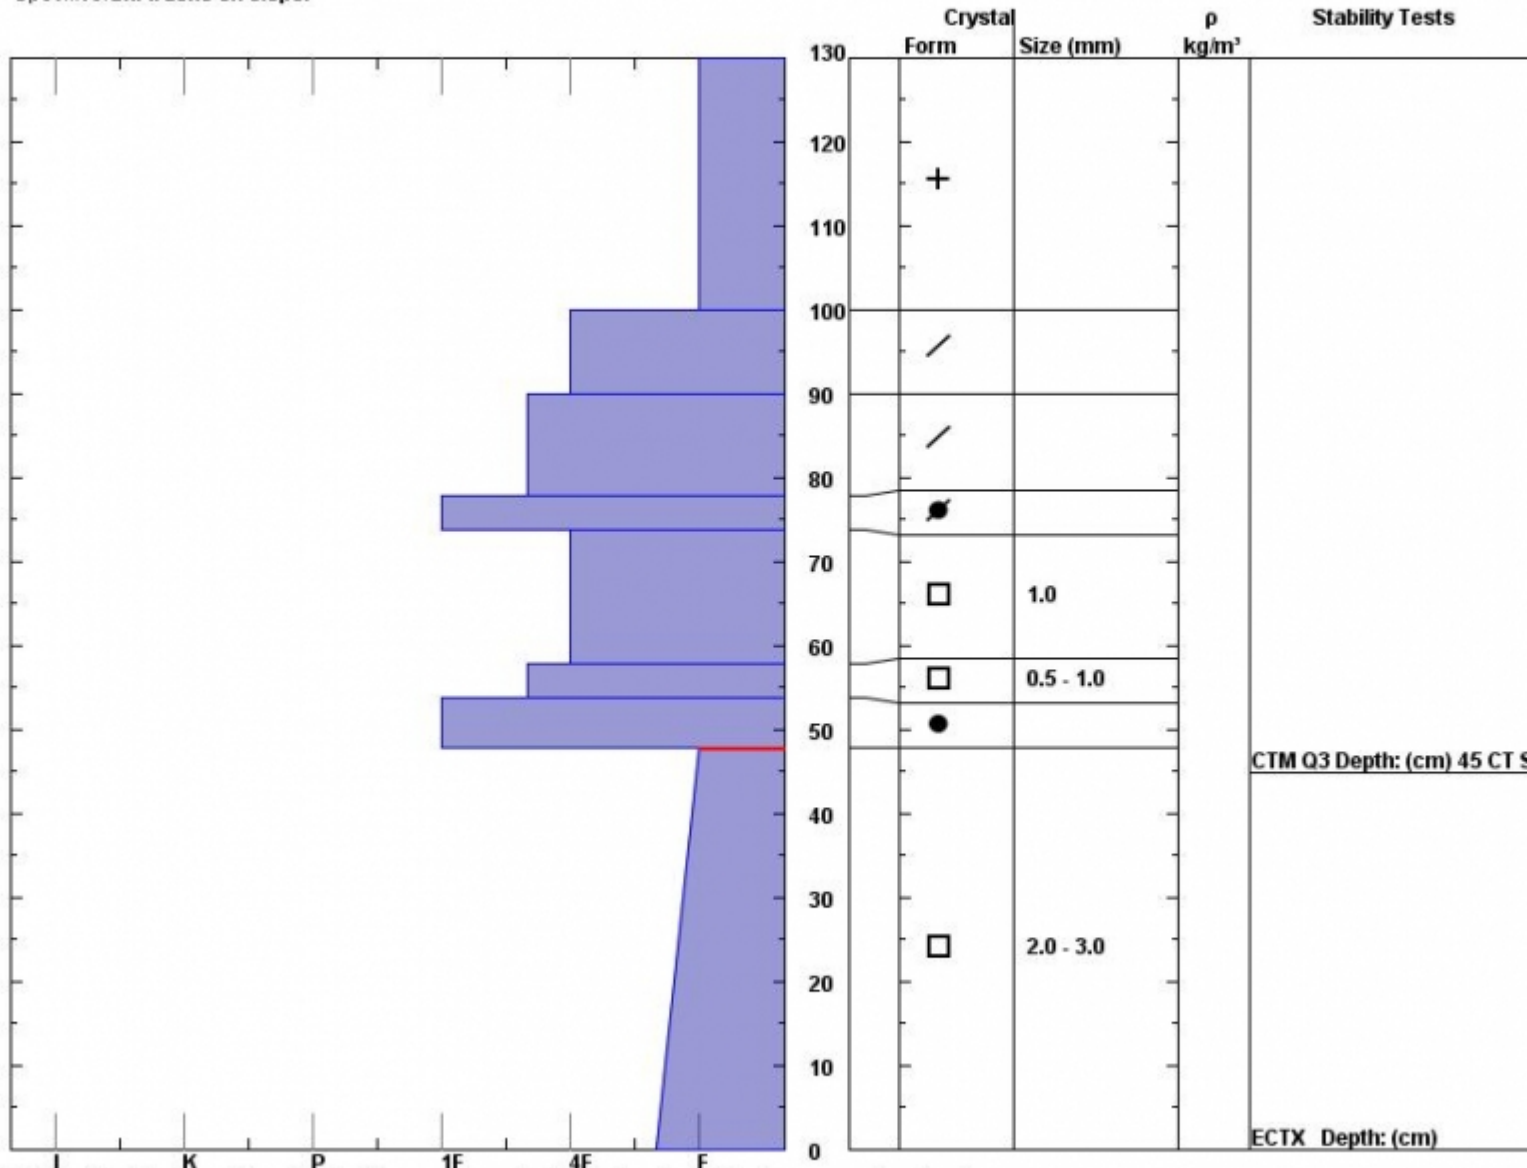

Snow Pit Profile
Trapper Creek
Southern Madison Range
 Elevation (ft) **9600**
 Aspect: **40**
 Specifics: **Ski tracks on slope.**

Observer: **Eric Knoff**
Sun Feb 12 23:06:00 MST 2012
 Co-ord: **N W**
 Slope: **25**
 Wind loading: **no**

Stability on similar slopes: **Fair**
 Air Temperature: **-3 F**
 Sky Cover: **sky 3/8 to 4/8 covered**
 Precipitation:
 Wind: **W Light Breeze**

Stability Test Notes:
 Layer note: **0-48: Prob**

Notes: The structure is terrible, but the pack is well adjusted and unwilling to propagate a fracture.