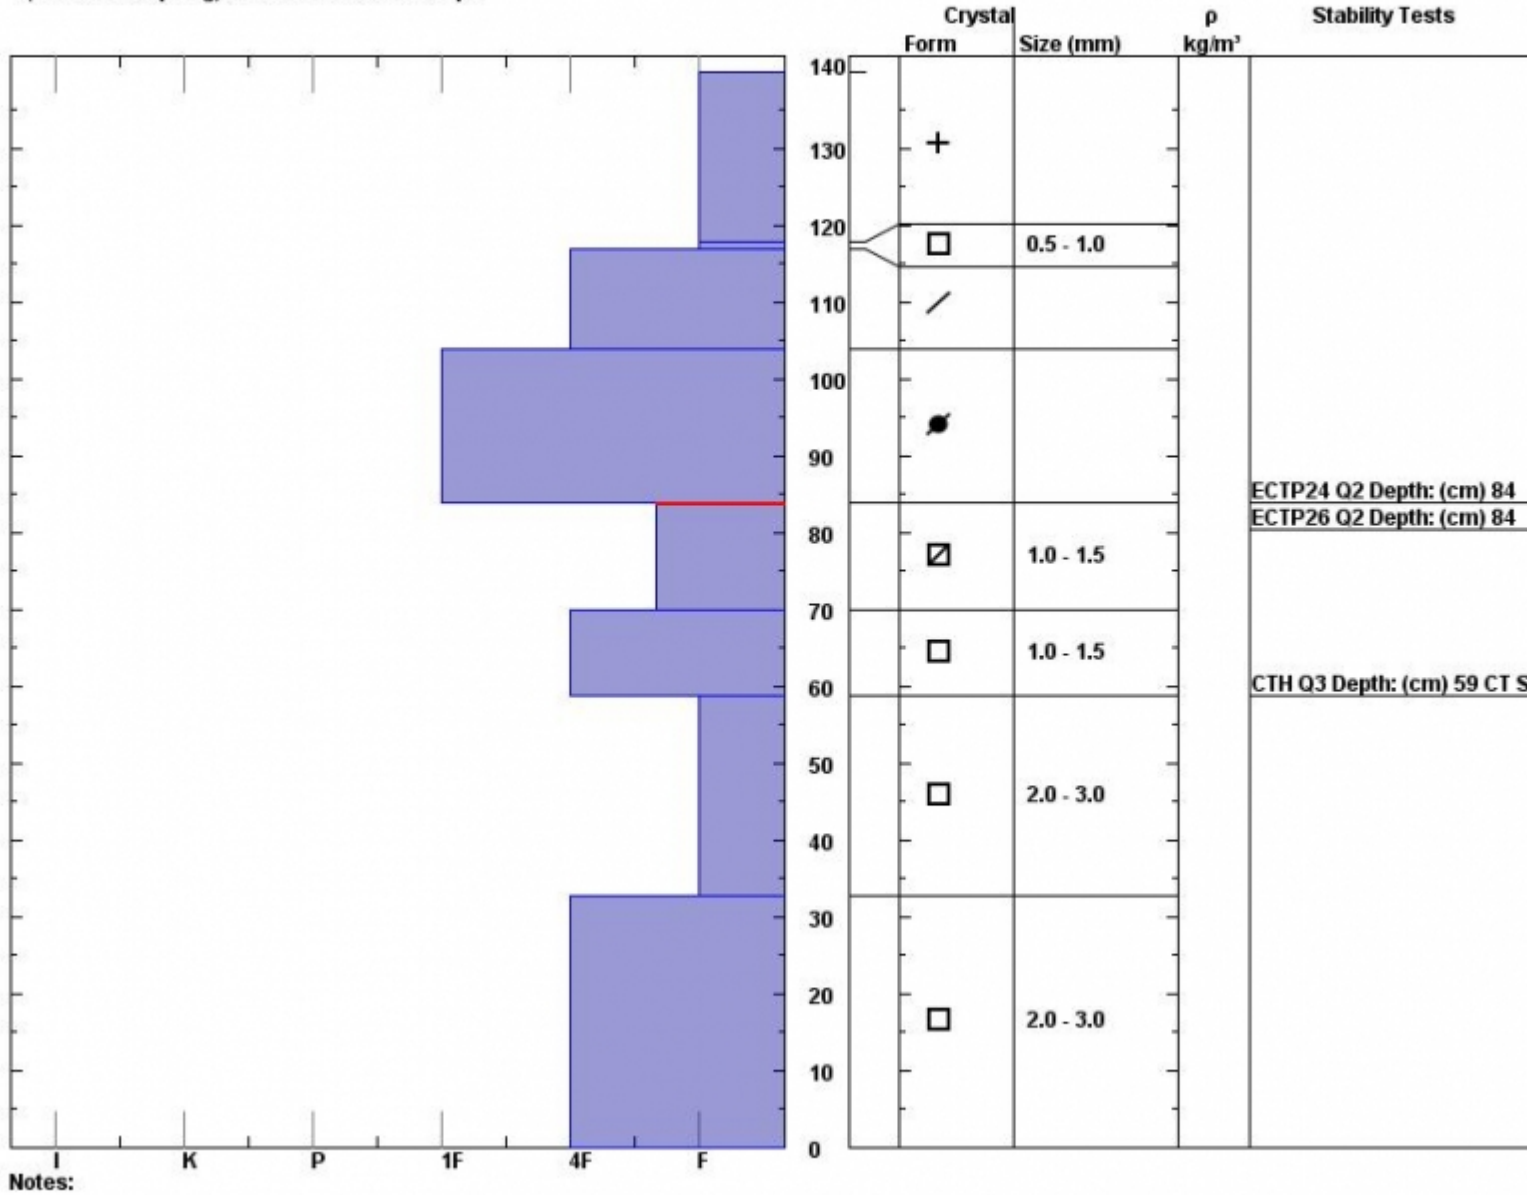

Snow Pit Profile
Ernie Miller
 Southern Madison, MT
 Elevation (ft) **8870**
 Aspect: **80**
 Specifics: **Collapsing, localized. We skied slope.**

Observer: **Doug Chabot**
Fri Feb 17 11:07:00 MST 2012
 Co-ord: **44.95805 N 111.12955 W**
 Slope: **28**
 Wind loading: **previous**

Stability on similar slopes: **Good**
 Air Temperature: **-4 C**
 Sky Cover: **Clear**
 Precipitation: **None**
 Wind: **Calm**

PS15 HS140
 Stability Test Notes:

Layer note
70-84: Pro

Advisory Region
 Southern Madison