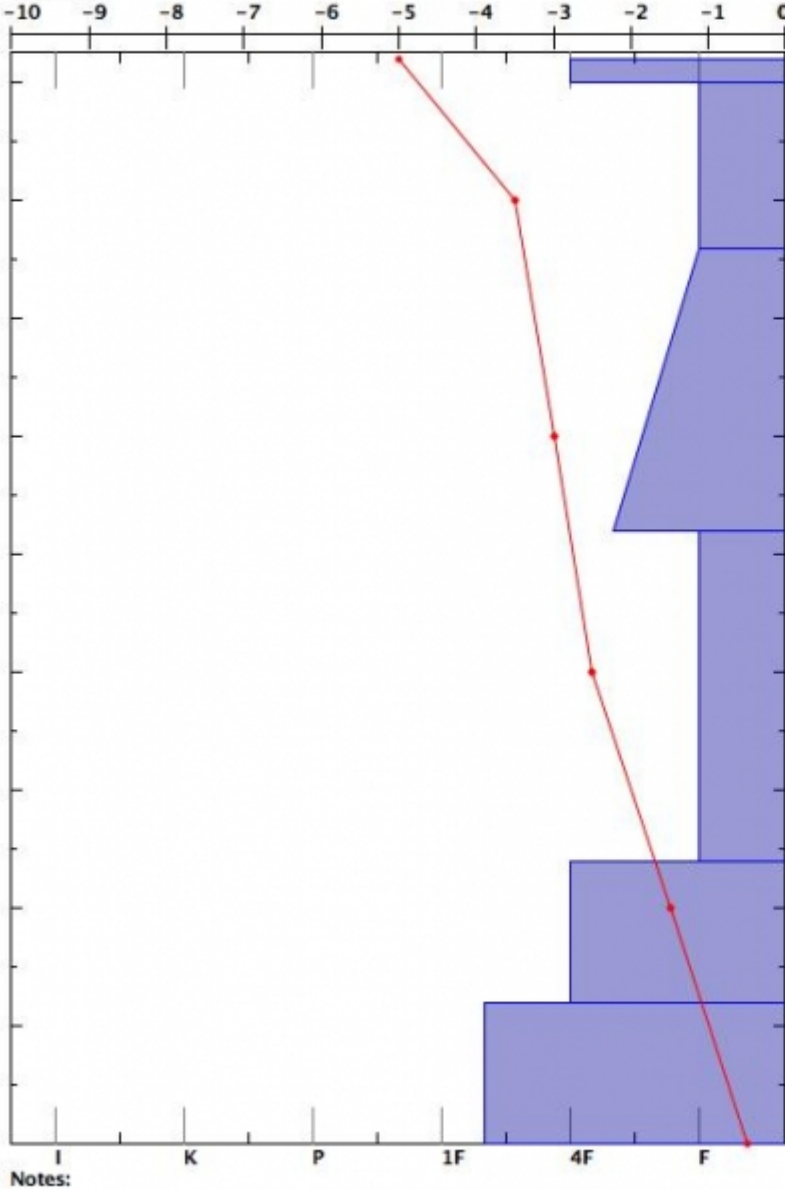

Snow Pit Profile  
 Middle Basin  
 Northern Madison, MT  
 Elevation (ft) 9300  
 Aspect: 85

Observer: Nat Grainger  
 Wed Nov 27 16:00:00 MST 2013  
 Co-ord: N W  
 Slope: 28  
 Wind loading: no

Stability on similar slopes: Good  
 Air Temperature: 0.2 C  
 Sky Cover: sky < 2/8 covered  
 Precipitation: None  
 Wind: Calm

PF46 H546  
 Stability Test Notes:  
 12: Q3 isolated area

Layer notes

Specifics:

Temp C	Crystal Form	Size (mm)	$\rho$ kg/m <sup>3</sup>	Stability Tests
46	⊙			
40	/			
35	●	< 1.0		
30				
25				
20	⊕	1.0		
15				
10	⊕	1.5		
5	⊕	1.5		
0				