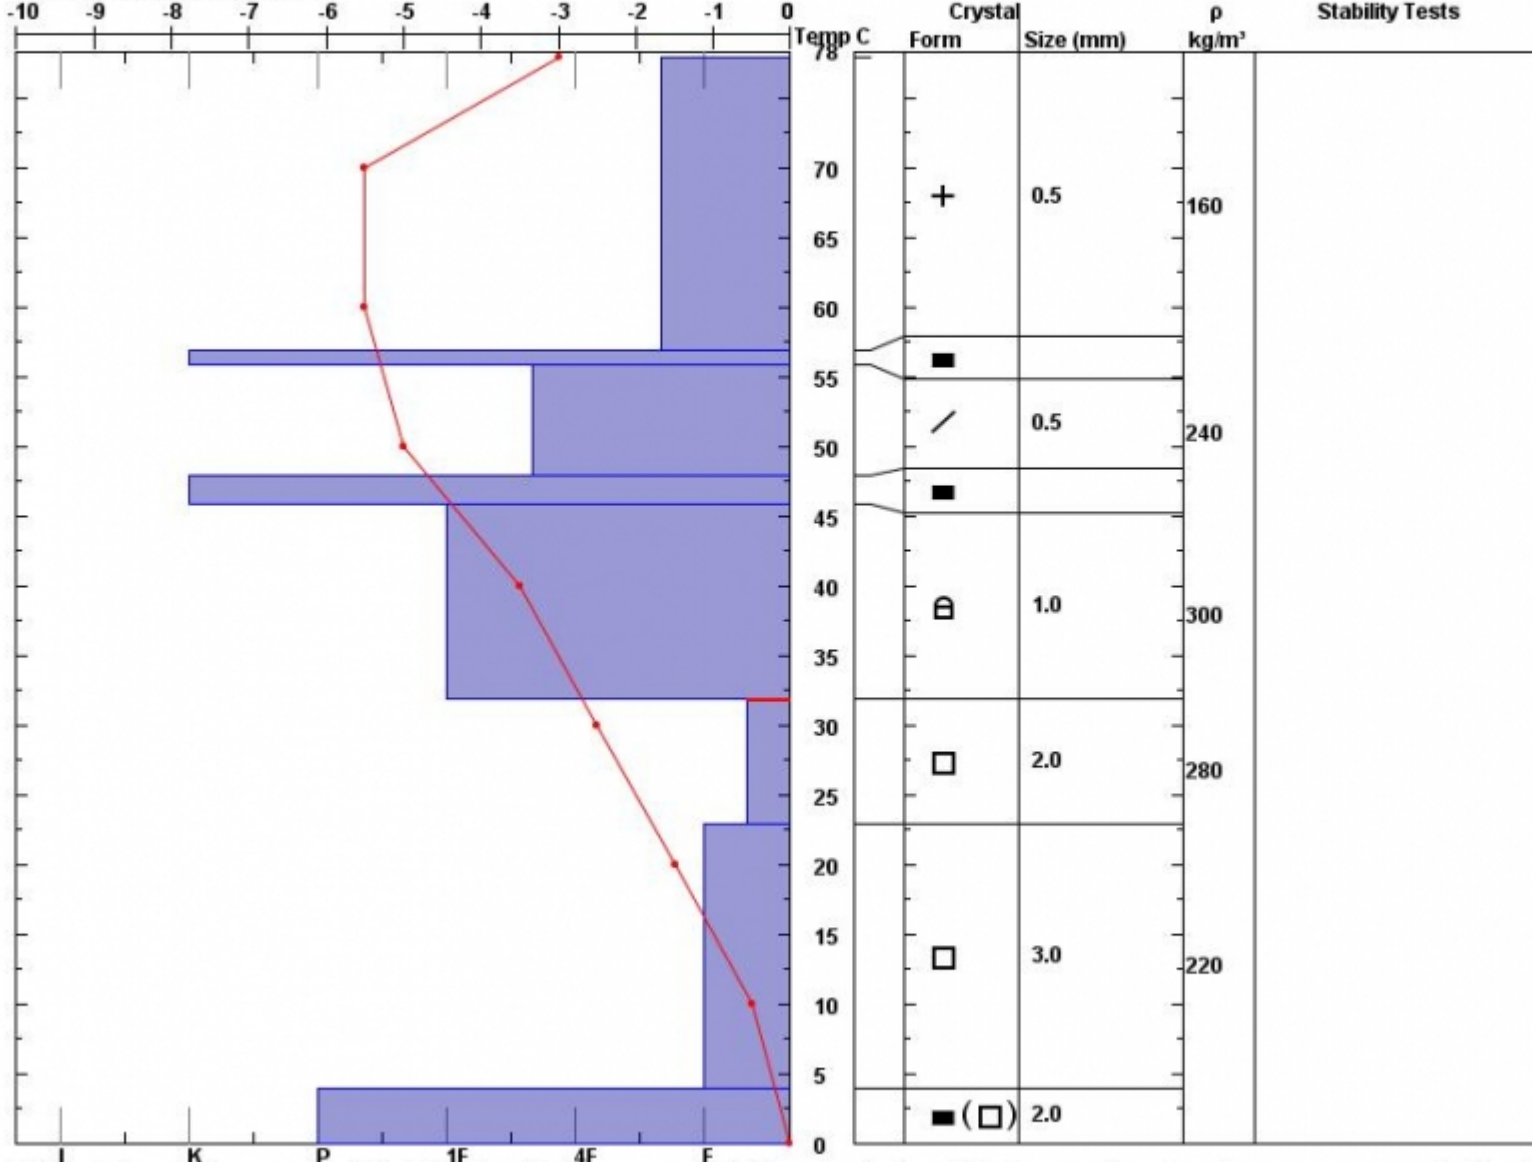

Snow Pit Profile
Cedar Mtn.
Madison, MT
 Elevation (ft) **8700**
 Aspect: **275**

Observer: **Ian Hoyer**
Tue Jan 07 12:00:00 MST 2014
 Co-ord:
 Slope: **10**
 Wind loading:

Stability on similar slopes:
 Air Temperature: **C**
 Sky Cover: **sky 8/8 covered**
 Precipitation: **Snow < 0.5 cm/hr**
 Wind: **Light Breeze**

Stability Test Notes:

Layer note
23:32: Pro

Specifics: **Collapsing, localized.**

Notes: Out conducting research. Out of 28 ECTs, all but one propagated with moderate force. We also experienced a collapse as we approached the s
 are still showing themselves to be reactive and unstable.