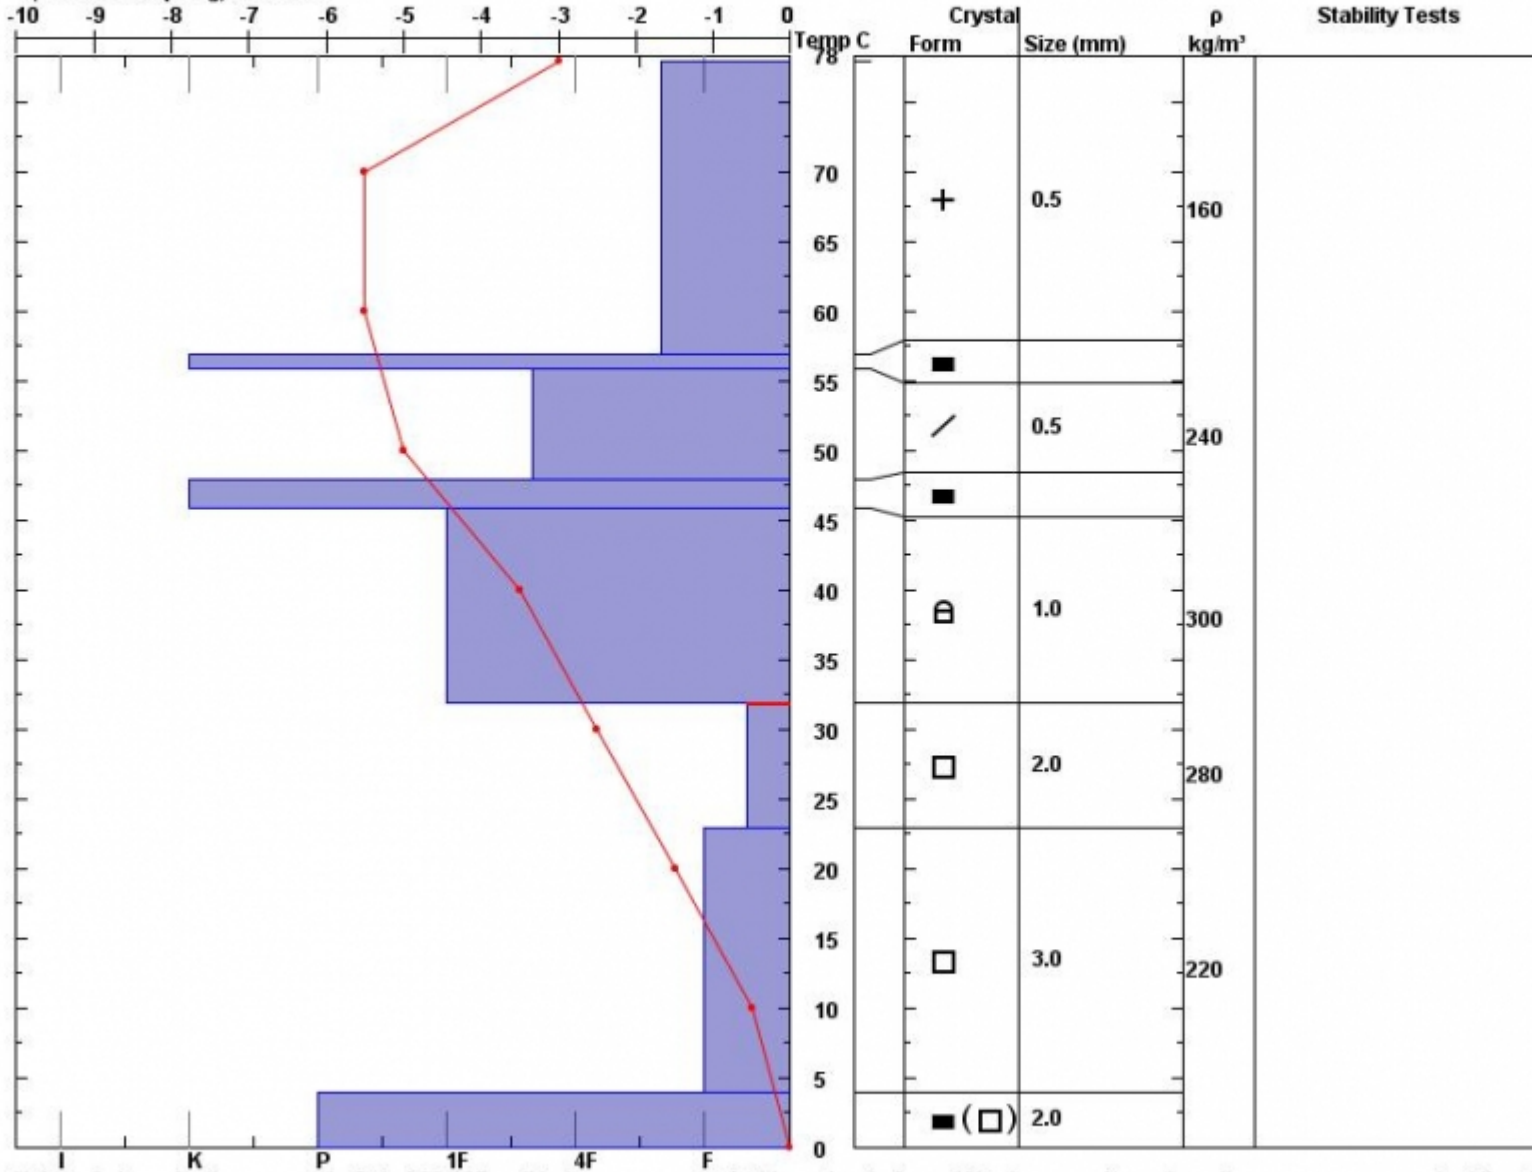

Snow Pit Profile
Cedar Mtn.
Madison, MT
 Elevation (ft) **8700**
 Aspect: **275**

Observer: **Ian Hoyer**
Tue Jan 07 12:00:00 MST 2014
 Co-ord:
 Slope: **10**
 Wind loading:

Stability on similar slopes:
 Air Temperature: **C**
 Sky Cover: **sky 8/8 covered**
 Precipitation: **Snow < 0.5 cm/hr**
 Wind: **Light Breeze**

Stability Test Notes:

Layer note
23:32: Pro

Specifics: **Collapsing, localized.**

Notes: Out conducting research. Out of 28 ECTs, all but one propagated with moderate force. We also experienced a collapse as we approached the s
 are still showing themselves to be reactive and unstable.