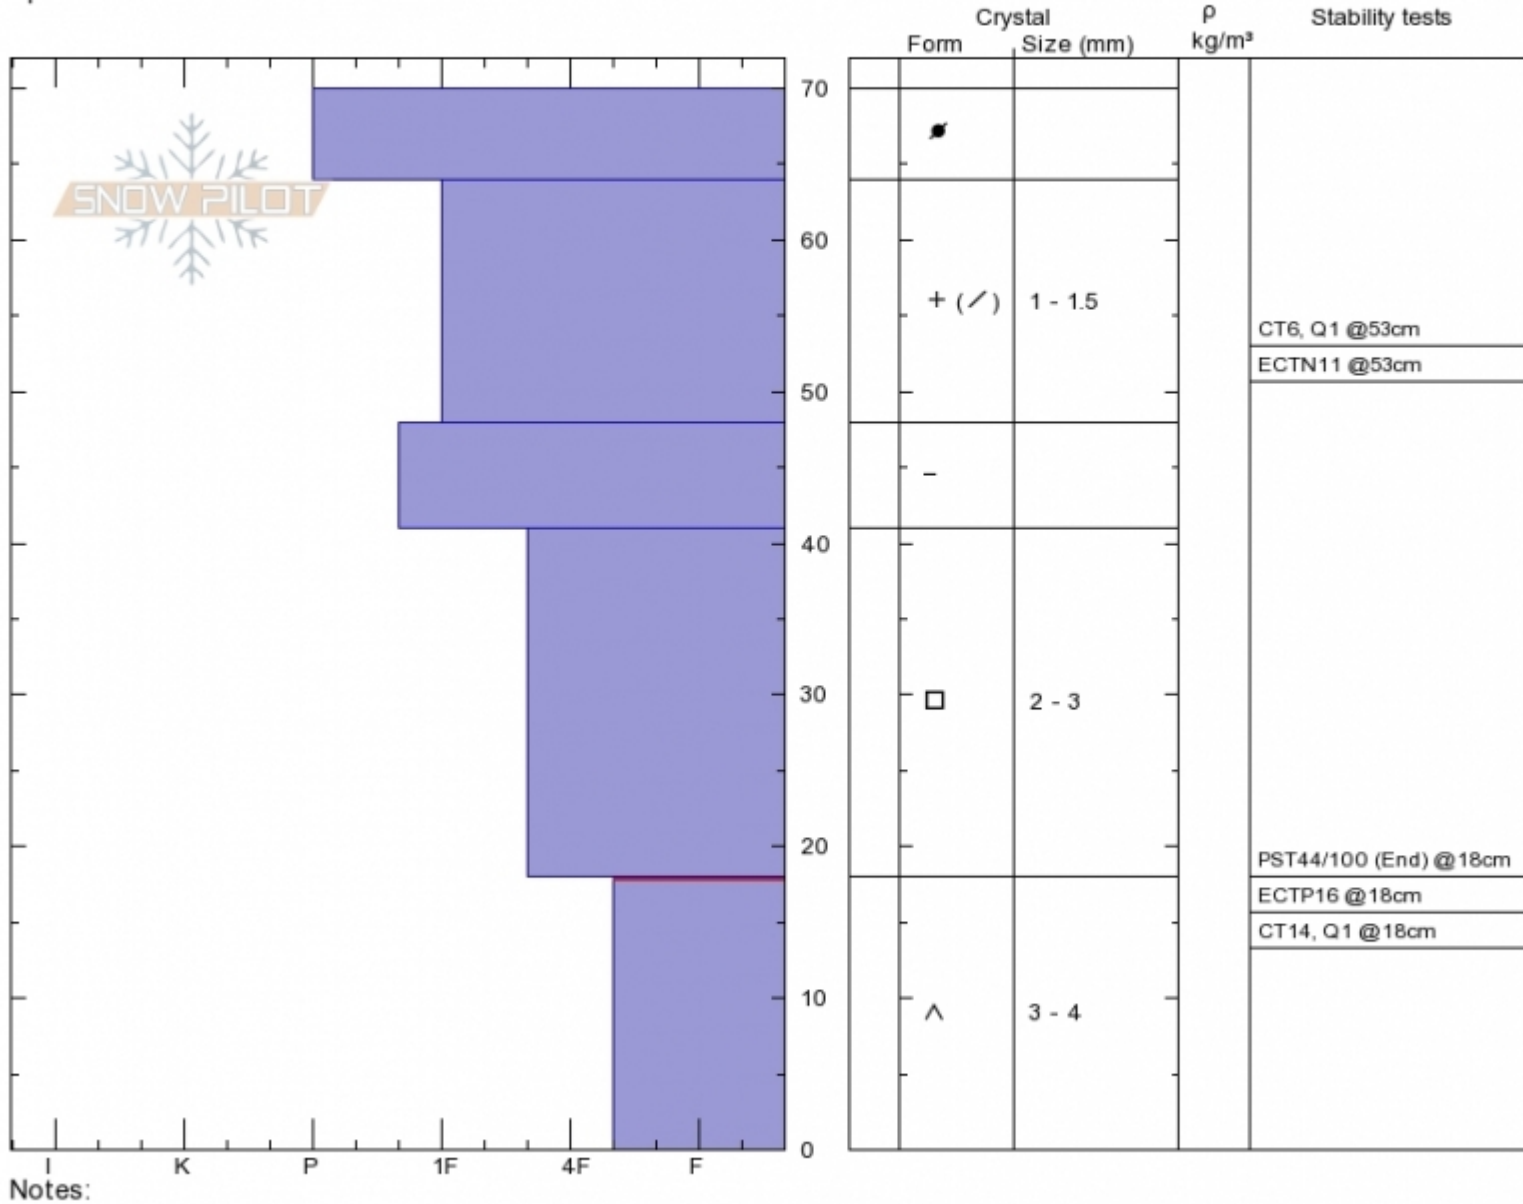

Football Field
Bridger Range
MT
Elevation: 8600 ft
Aspect: 99°
Specifics:

Chris Bilbrey
Tue Dec 20 12:30 2016 (MST)
Co-ord: 45.79817N, -110.93413W
Slope Angle: 33°
Wind Loading: yes

Stability: Fair
Air Temperature: -4°C
Sky Cover: 4/8 to 8/8 covered
Precipitation: None
Wind: NW Moderate

HS70
Stability Test Notes
Layer No
0-18: Prot

Advisory Region
Bridger Range

Forecast link: [GNFAC Avalanche Advisory for Thu Dec 22, 2016](#)
Bridger Range, 2016-12-21