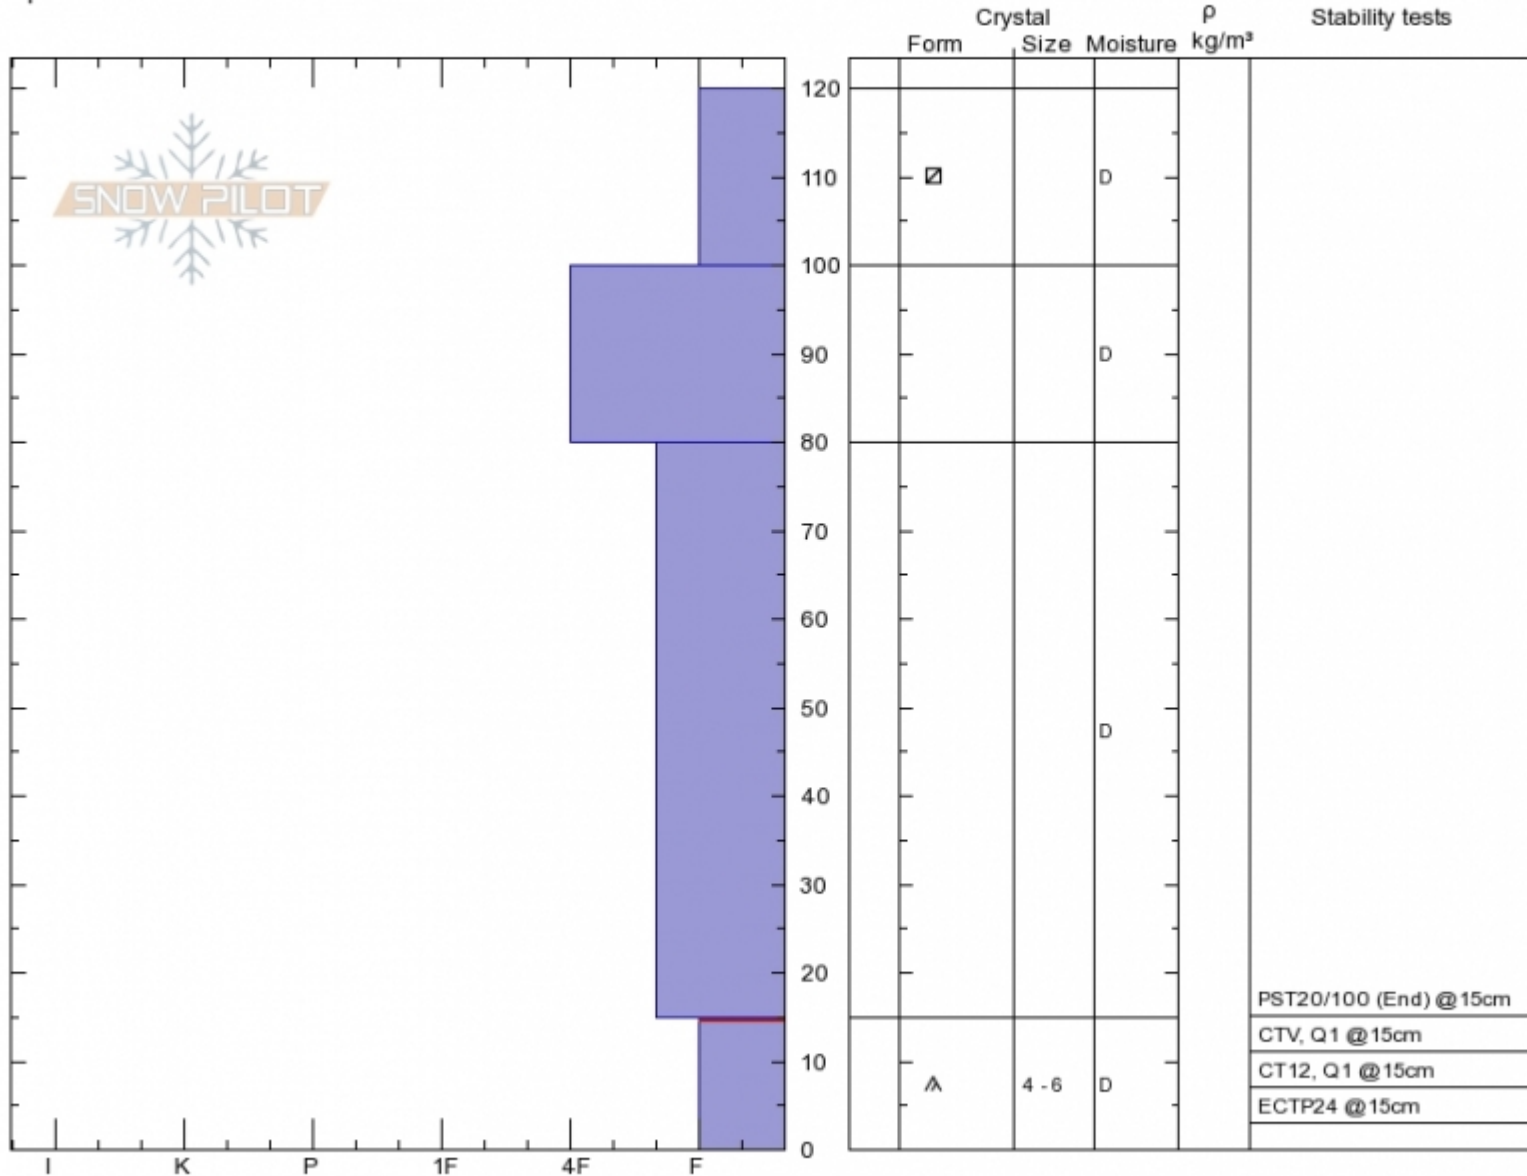

Lightning Creek
 Madison Range-S
 MT
 Elevation: 9032 ft
 Aspect: 100°
 Specifics:

Doug Chabot
 Tue Jan 24 12:45 2017
 Co-ord: 44.97945N, -111.37273W
 Slope Angle: 33°
 Wind Loading: no

Stability: **Poor**
 Air Temperature: -9°C
 Sky Cover: **SCT**
 Precipitation: **NO**
 Wind: **Calm**

HS120
 Stability Test Notes
 15: no bueno

Layer No
 0-15: Prob

PST20/100 (End) @ 15cm
 CTV, Q1 @ 15cm
 CT12, Q1 @ 15cm
 ECTP24 @ 15cm

Notes: Video of pit: <https://youtu.be/klRb0-6BL9g>

Photo of pit: <http://www.mtavalanche.com/images/17/digging-snowpit-s-madison-range>