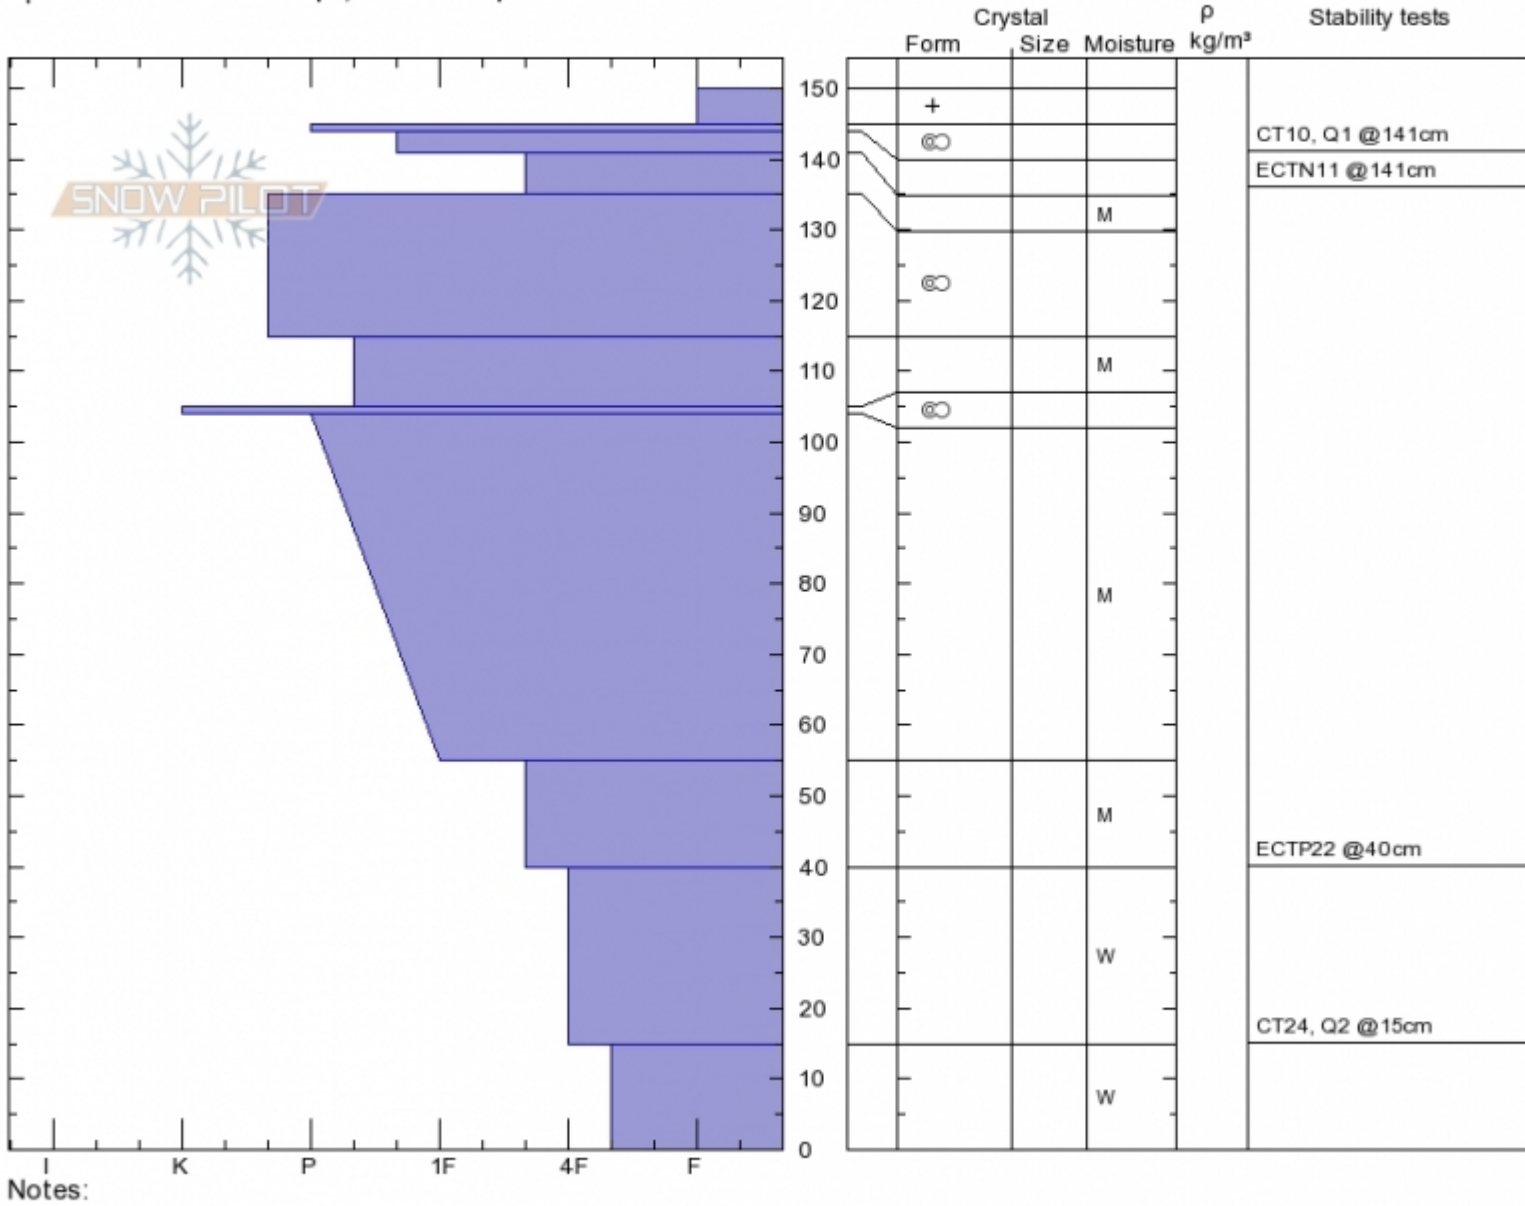

Middle Basin
Madison Range-N
MT
 Elevation: **9400 ft**
 Aspect: **95°**
 Specifics: **Ski tracks on slope; We skied slope**

Doug Chabot-Admin
Sun Apr 2 11:25 2017
 Co-ord: **45.33327N, -111.38315W**
 Slope Angle: **30°**
 Wind Loading: **no**

Stability: **Fair**
 Air Temperature:
 Sky Cover: **BKN**
 Precipitation: **NO**
 Wind:

HS150
 Stability Test Notes
40: also broke at 15cm

Layer No
15-40: Pr

Advisory Region
 Northern Madison

Forecast link: [GNFAC Avalanche Advisory for Tue Apr 4, 2017](#)
 Northern Madison, 2017-04-02