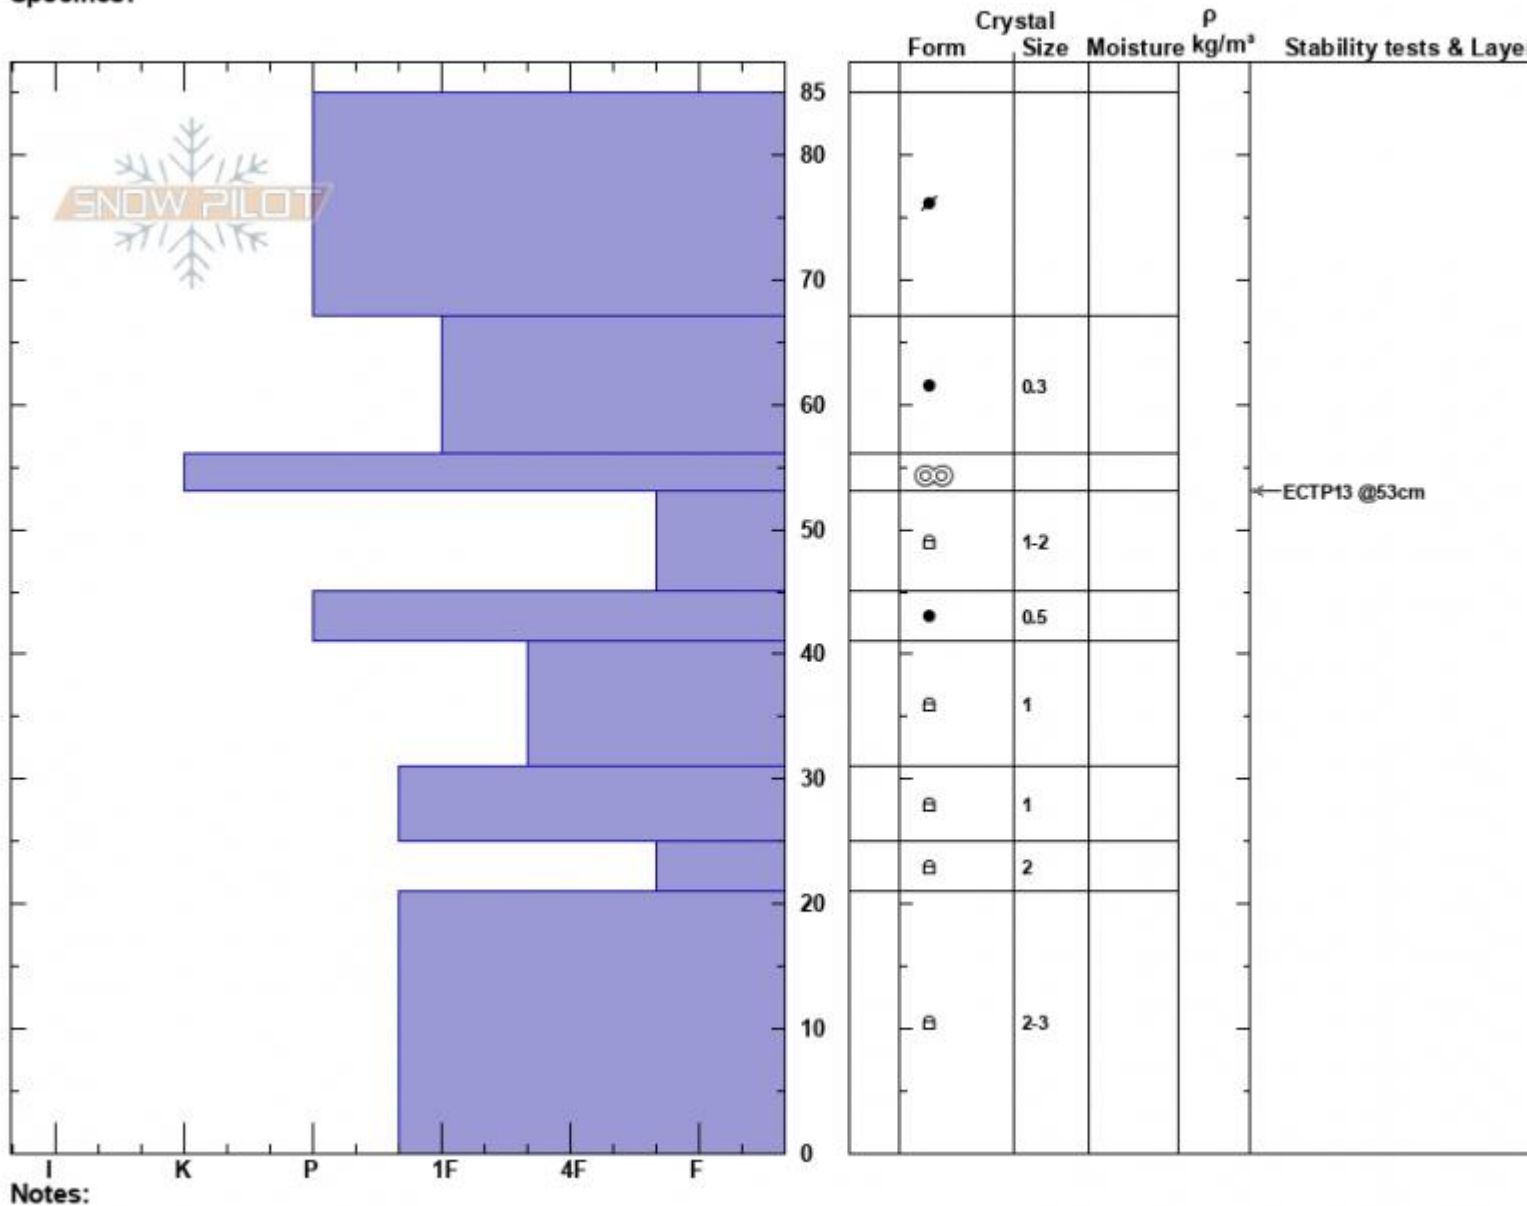

Saddle - Skyline
 Bridger Range
 MT
 Elevation: 9072 ft
 Aspect: 74°
 Specifics:

Haylee Darby
 12/14/2024 - 11:15am
 Co-ord: 45.79359N, -110.93564W
 Slope Angle: 32°
 Wind Loading: previous

Stability:
 Air Temperature: 0°C
 Sky Cover: BKN
 Precipitation: NO
 Wind: W Moderate

HS:85
 PF:30
 PS:1

Layer Notes:

Advisory Region
 Bridger Range
 Longitude
 -110.94W
 Latitude
 45.79N
 Bridger Range, 2024-12-14